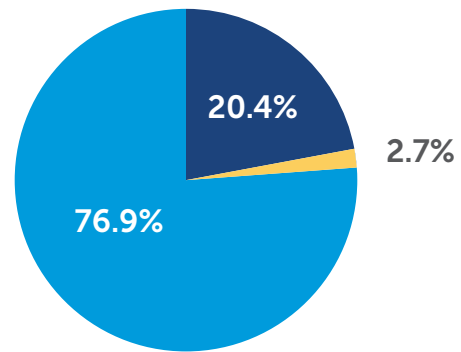

GRANT DISBURSEMENTS: $1,242,603