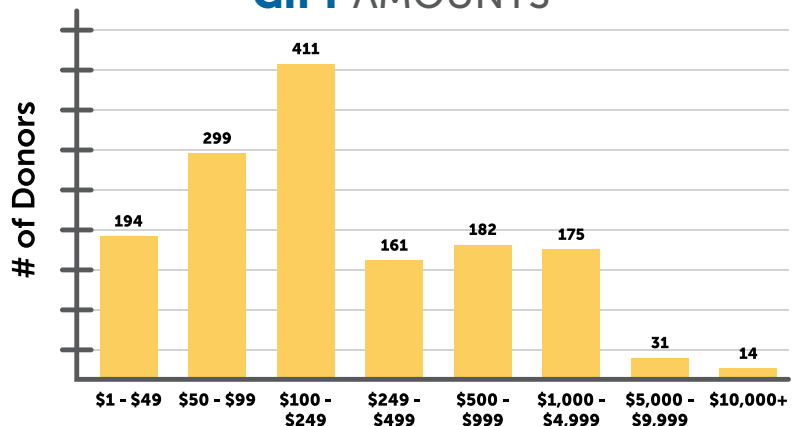

1,471 TOTAL DONORS

93 Undergraduates and Chapters

137 Friends of DU

1,186 Alumni

55 Board Members and Staff

GIFT AMOUNTS

SCHOLARSHIPS

The founding purpose of the Delta Upsilon Educational Foundation was to provide scholarship money to brothers. Scholarships remain an integral part of the DUEF today.