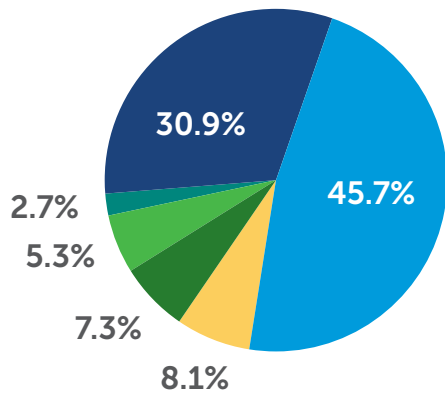

FUNDRAISING INCOME/EXPENSES

The Delta Upsilon Educational Foundation’s fiscal year runs July 1-June 30 each year. In the 2018-2019 year, the DUEF fundraised $1,381,516. (This is purely a fundraising total and does not include interest generated from DUEF investments or previous account balances.) This money can be restricted for specific purposes or given to the Annual Loyalty Fund—the DUEF’s general fund. Last fiscal year, the DUEF also awarded $1,242,603 in grants for scholarships, educational programs and housing projects.

FUNDRAISING INCOME: $1,381,516