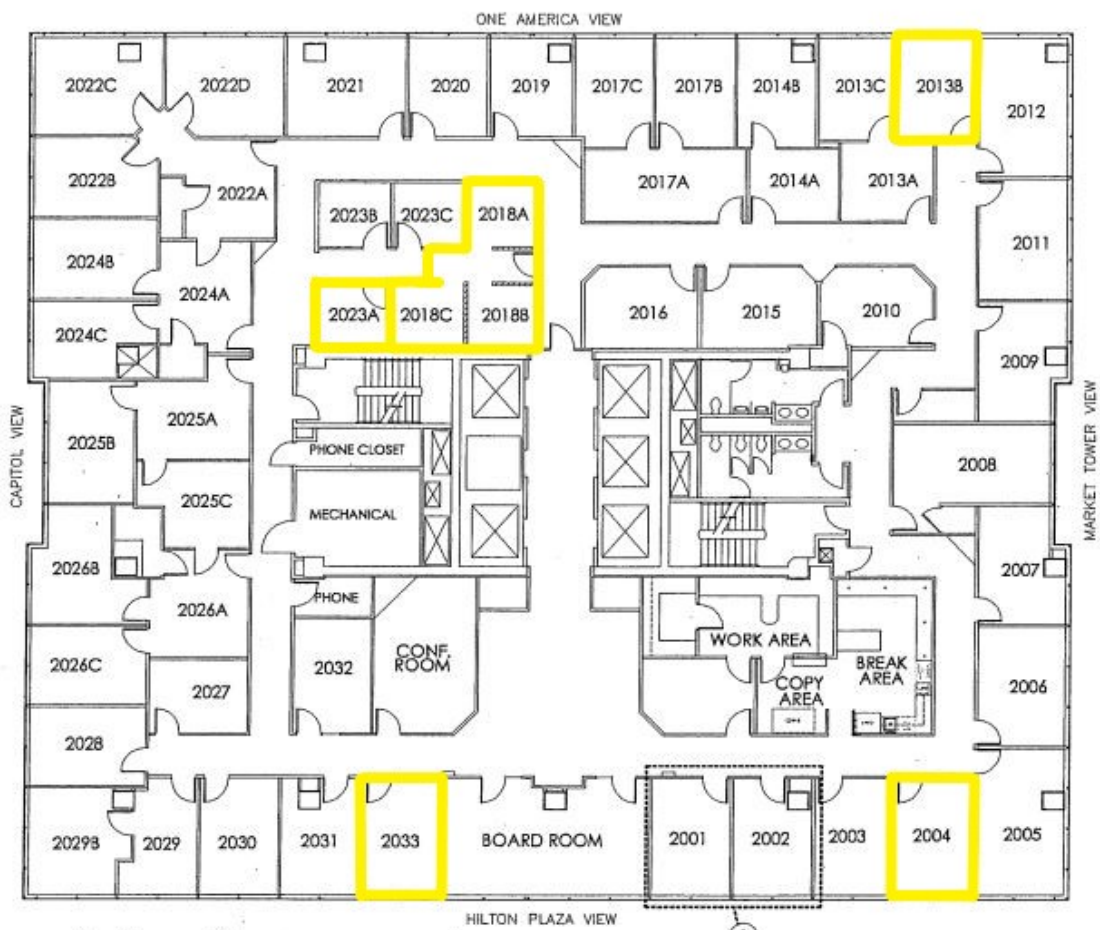

Space.  
Solutions.  
Support.

① TYPICAL OFFICE LAYOUTS  
SCALE: 1/8"=1'-0"

**AMERIMAR BUSINESS CENTER**  
**20TH FLOOR**

101 WEST OHIO STREET, SUITE 2000  
INDIANAPOLIS, INDIANA 46204  
317.454.8100

06/2011