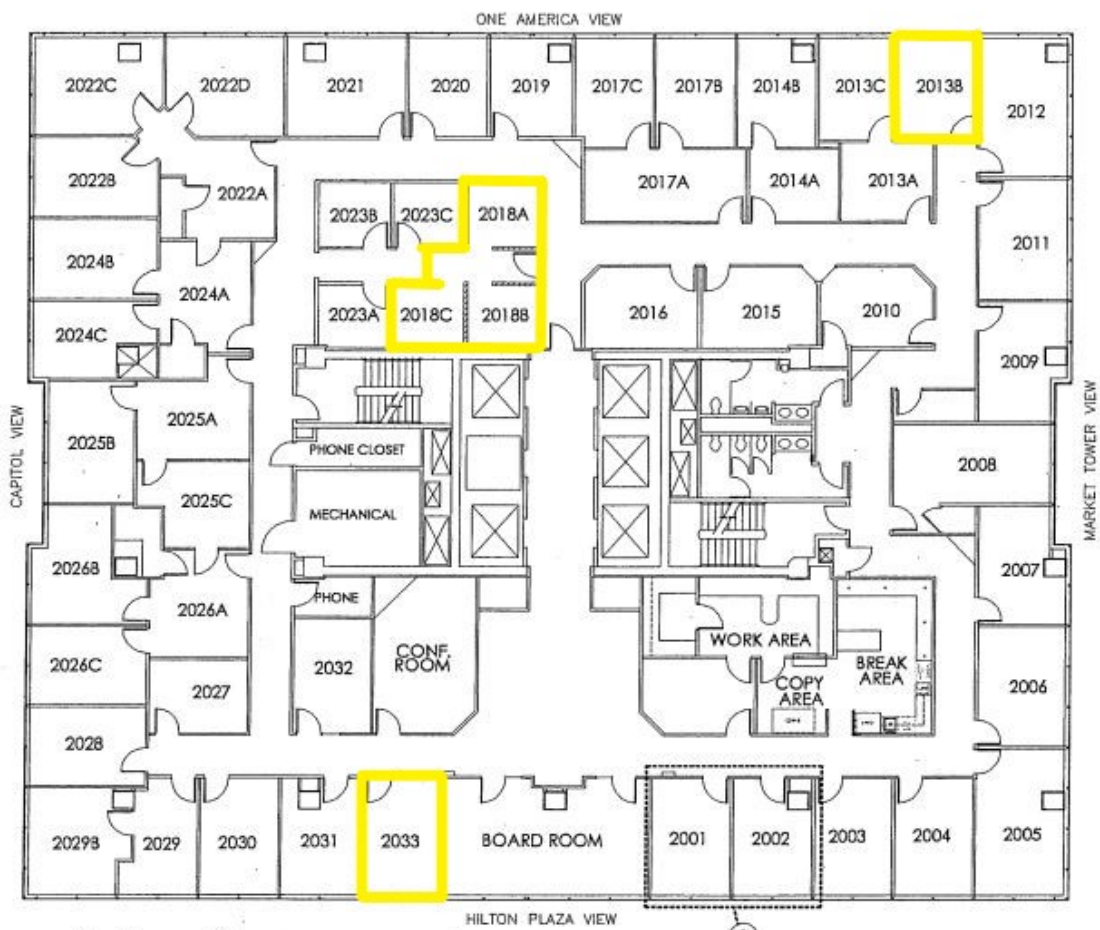

Space.
Solutions.
Support.

① TYPICAL OFFICE LAYOUTS
SCALE: 1/8"=1'-0"

AMERIMAR BUSINESS CENTER
20TH FLOOR

101 WEST OHIO STREET, SUITE 2000
INDIANAPOLIS, INDIANA 46204
317.454.8100

06/2011