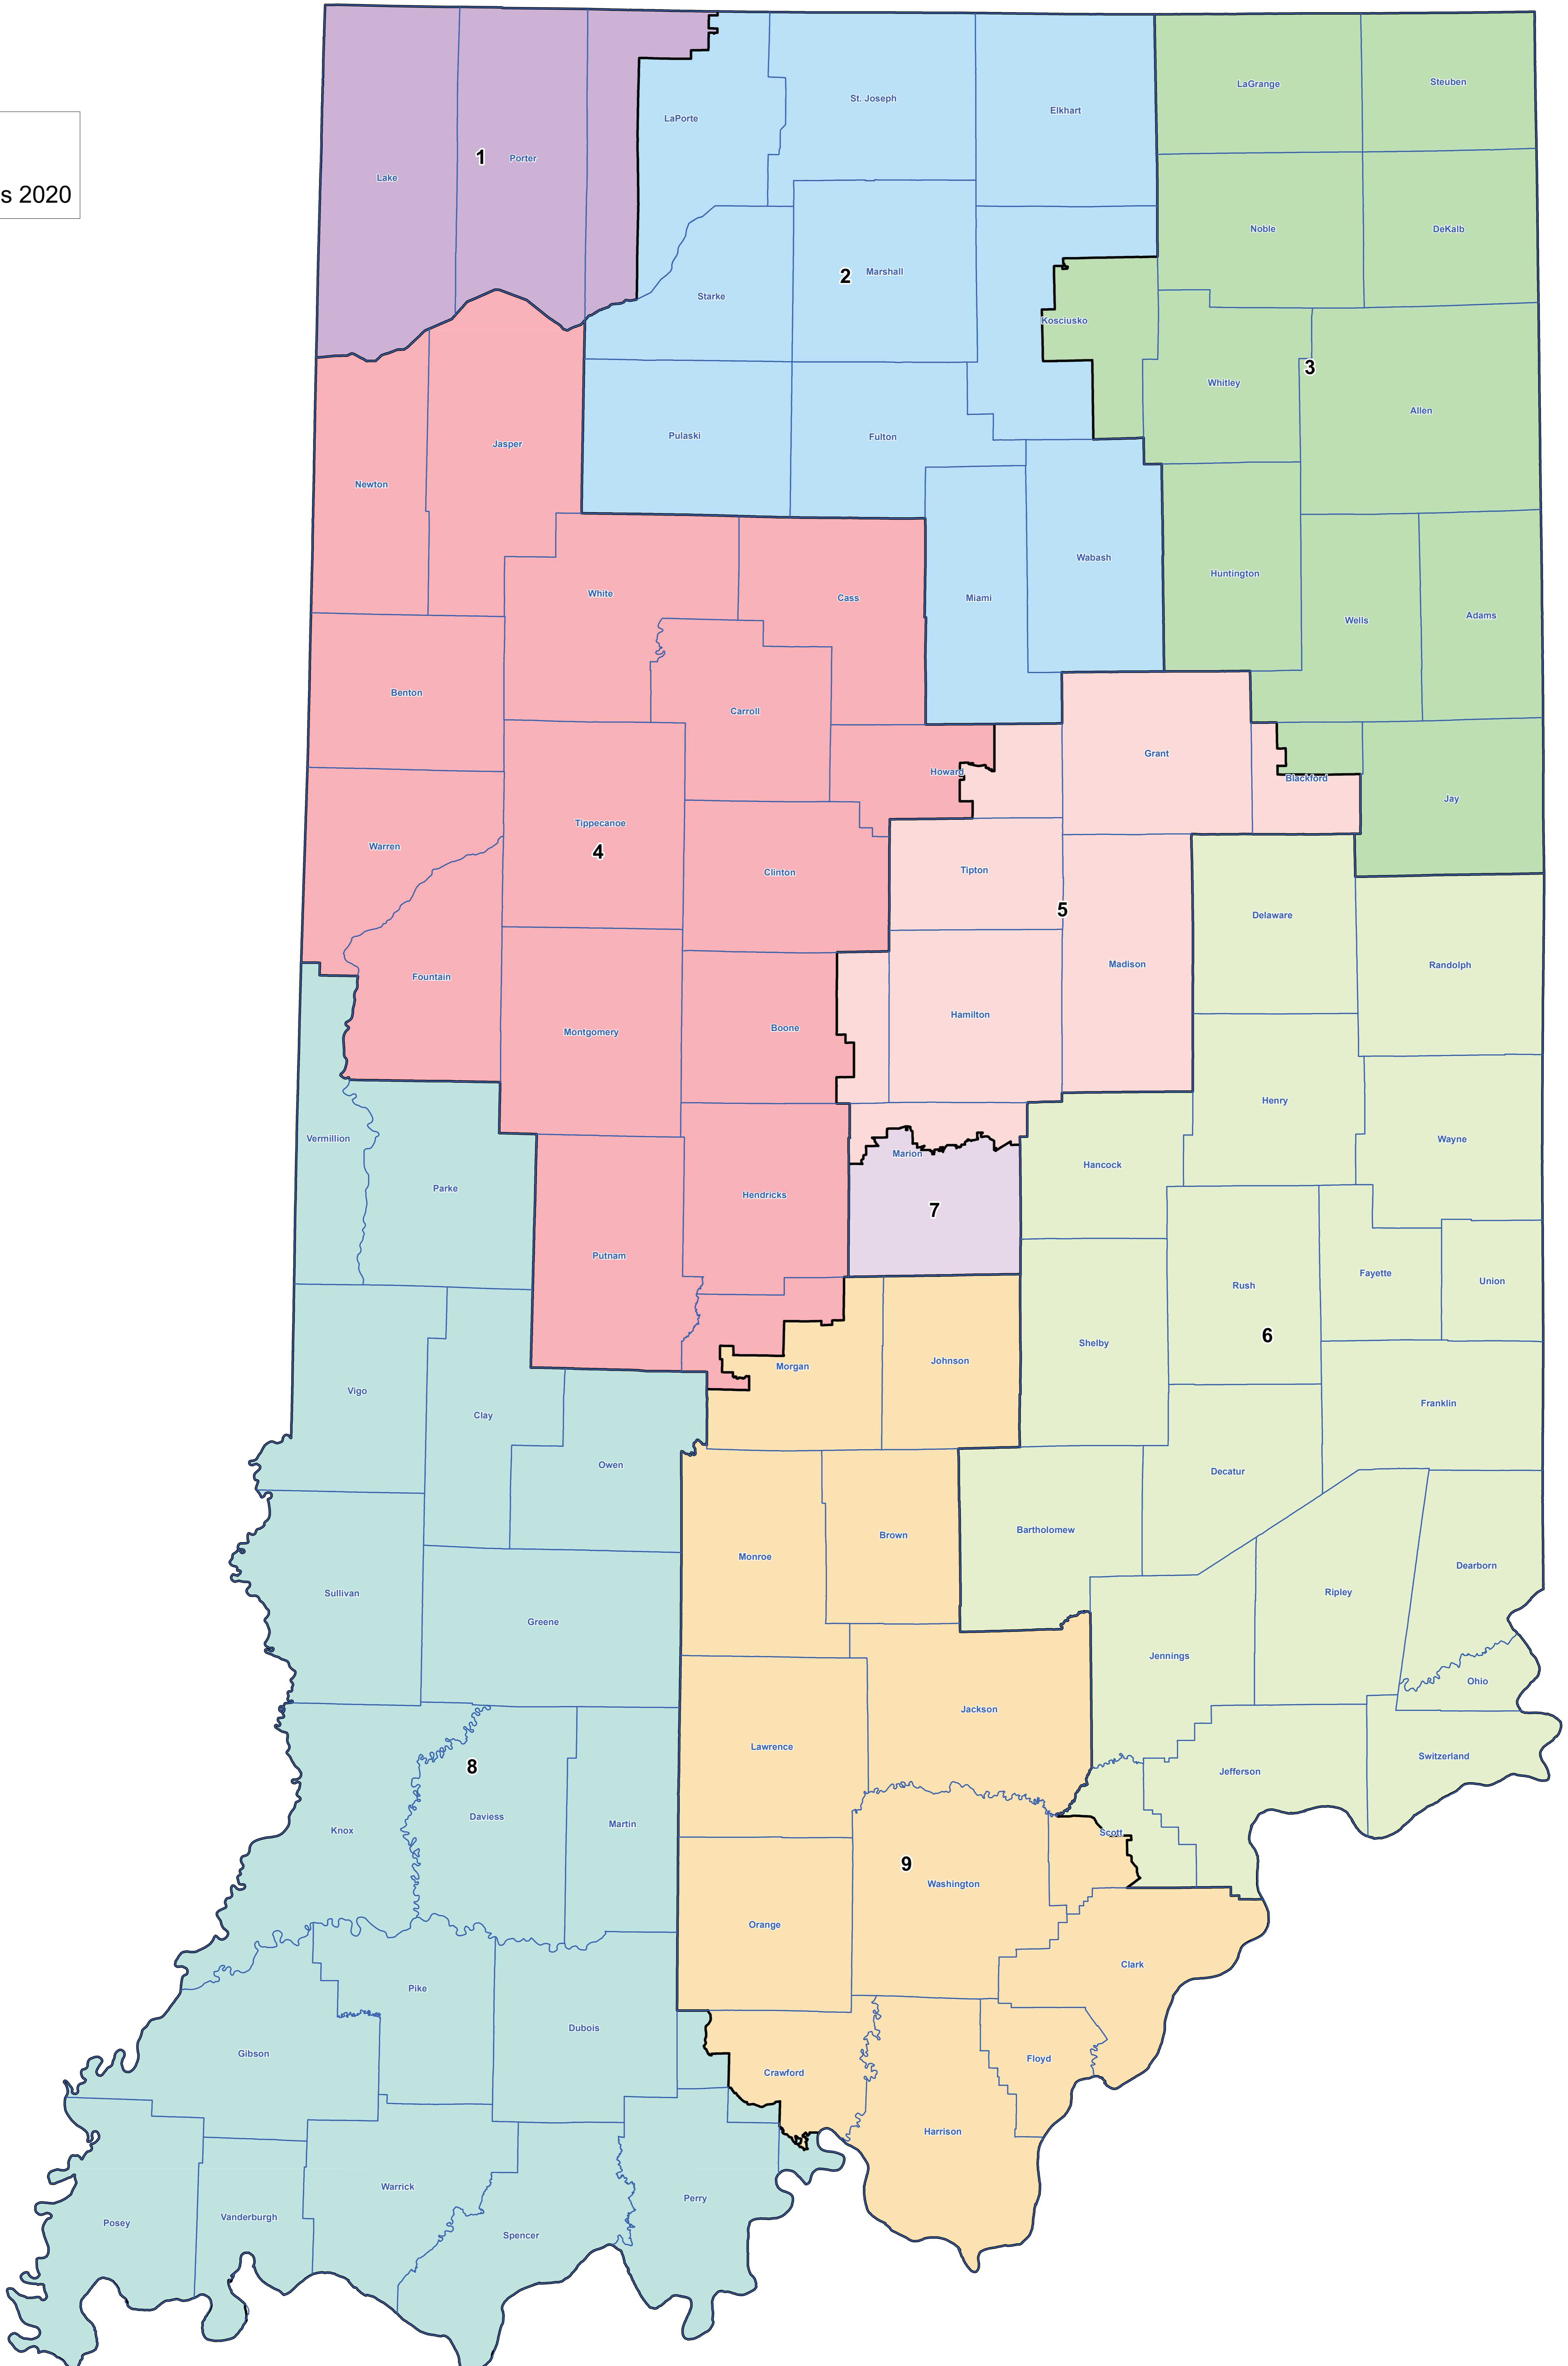

CLICK EACH MAP TO VIEW A MORE DETAILED VERSION

INDIANA CONGRESSIONAL DISTRICTS 2001-2011

Legend

 Counties 2000

CLICK EACH MAP TO VIEW A MORE DETAILED VERSION

INDIANA CONGRESSIONAL DISTRICTS 2011-2021

Legend

 Counties 2020

CLICK EACH MAP TO VIEW A MORE DETAILED VERSION

PROPOSED INDIANA CONGRESSIONAL DISTRICTS 2021

Legend
Counties