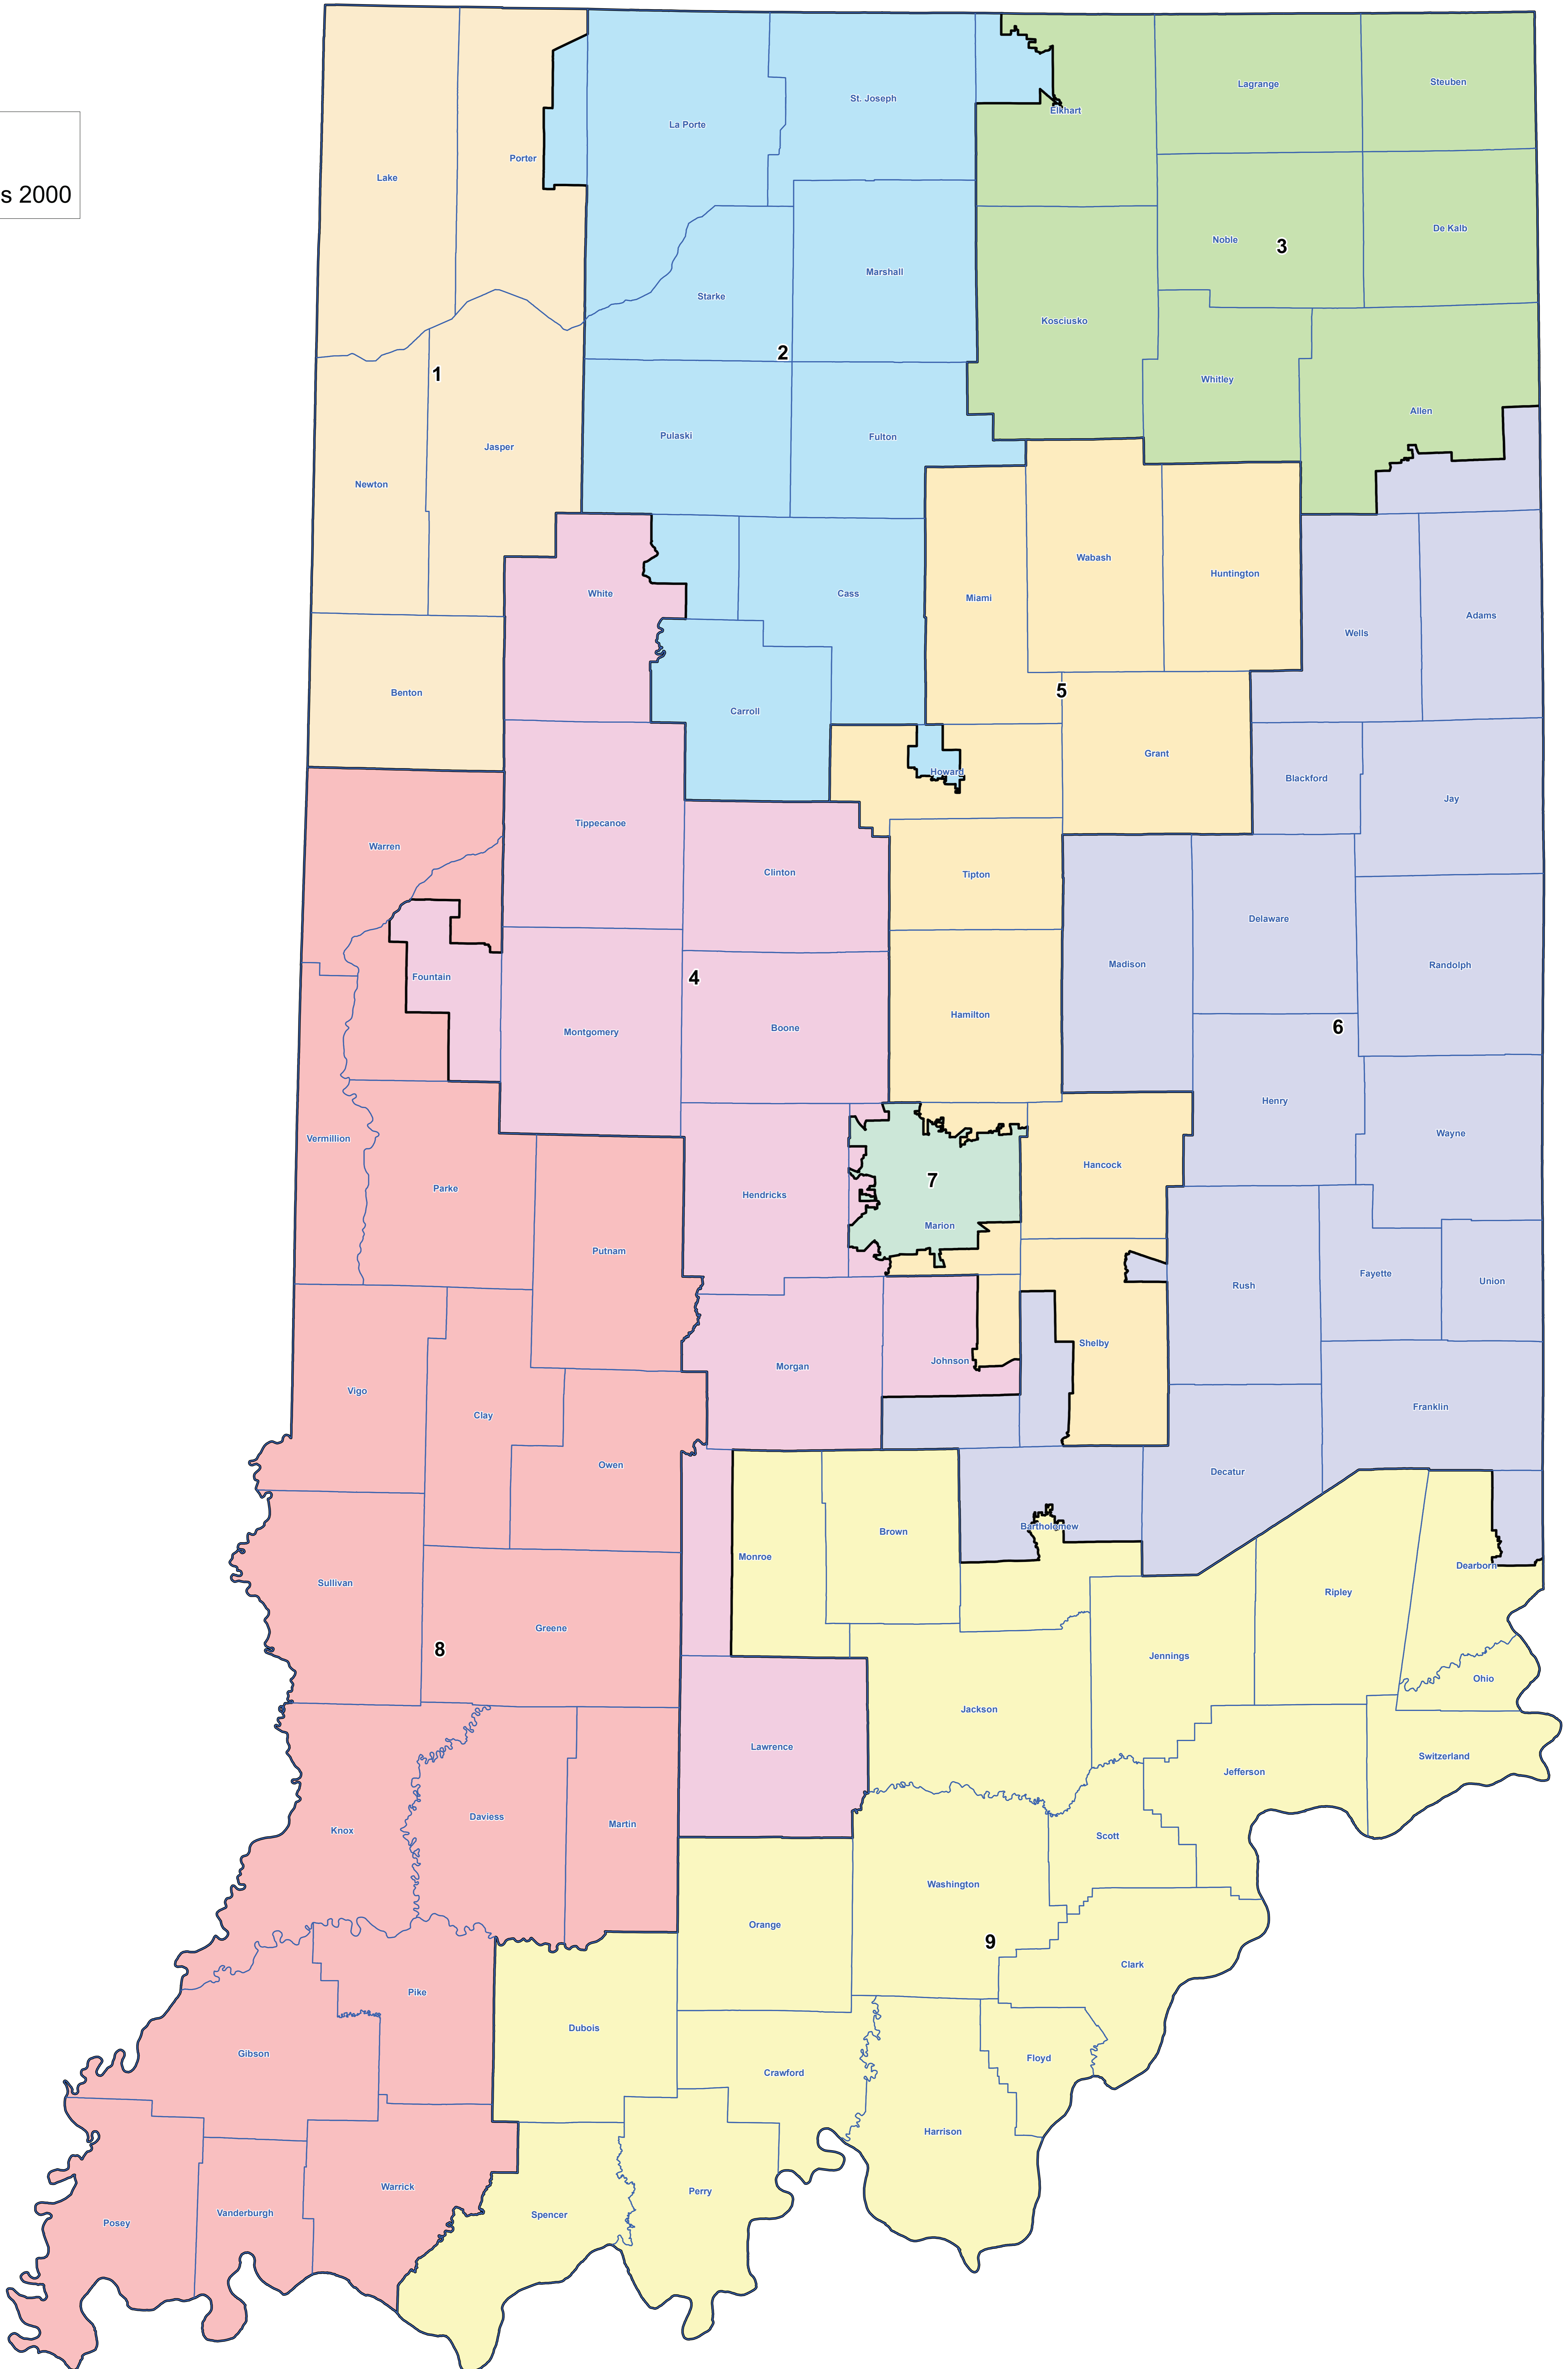

CLICK EACH MAP TO VIEW A MORE DETAILED VERSION

INDIANA CONGRESSIONAL DISTRICTS 2001-2011

Legend

 Counties 2000

CLICK EACH MAP TO VIEW A MORE DETAILED VERSION

INDIANA CONGRESSIONAL DISTRICTS 2011-2021

Legend

 Counties 2020

CLICK EACH MAP TO VIEW A MORE DETAILED VERSION

PROPOSED INDIANA CONGRESSIONAL DISTRICTS 2021

Legend
Counties