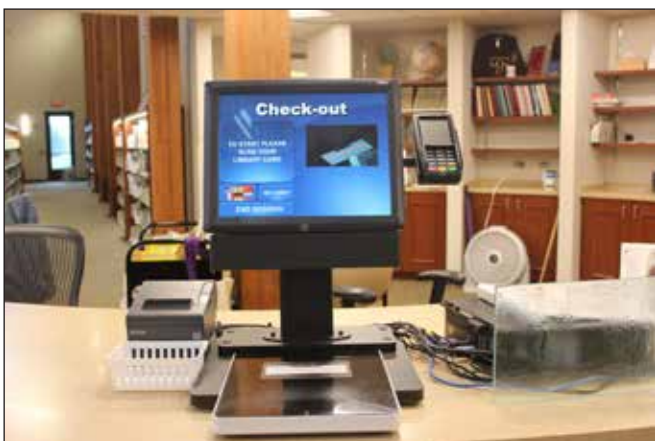

Trafalgar Branch