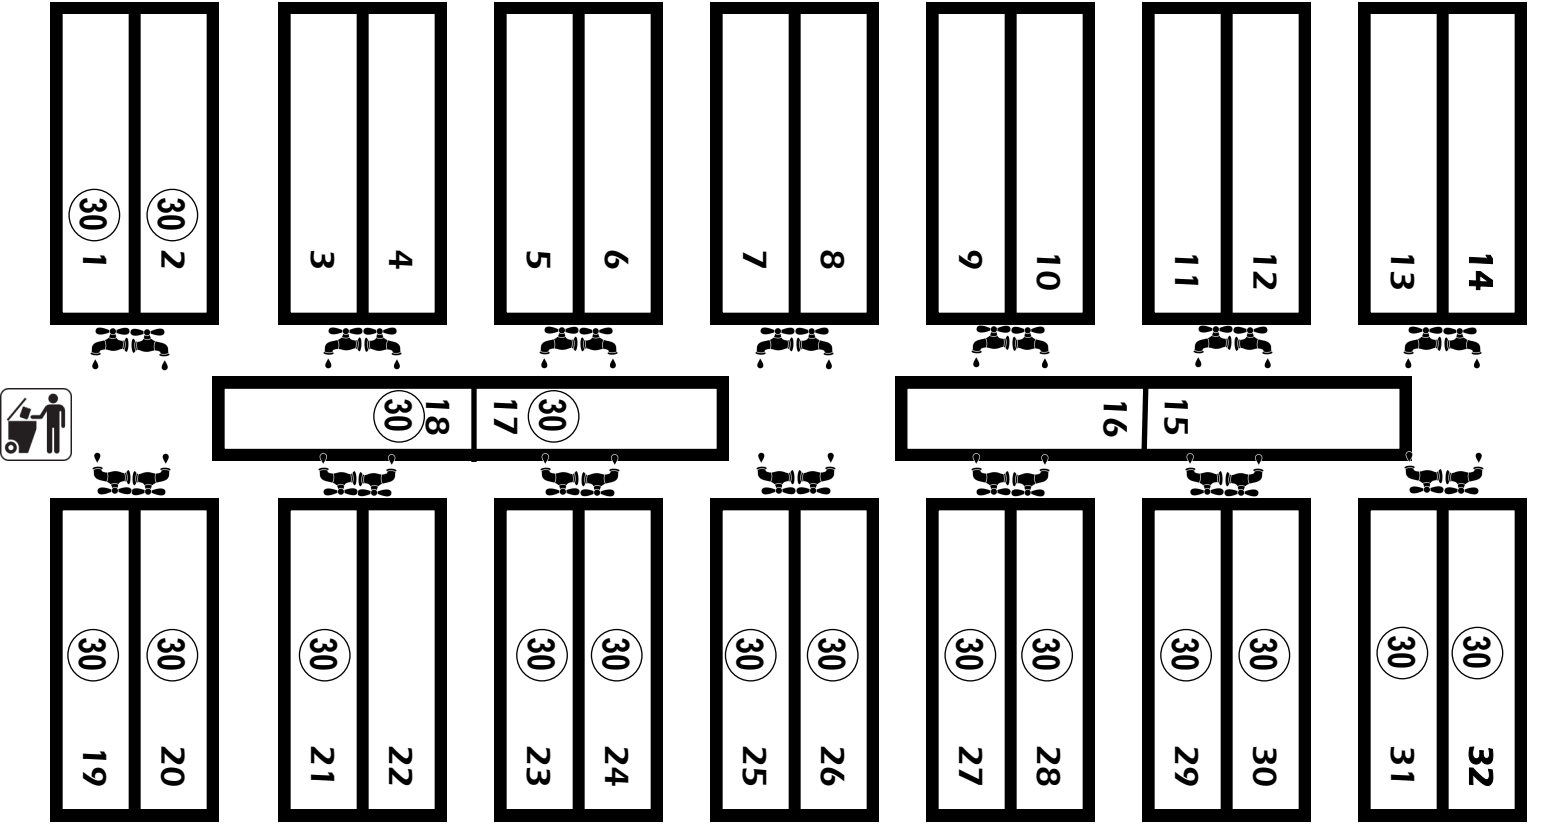

Kern Street

KEY:
 DUMPSTER

 WATER

 30 AMP Campsite

L Barn

Rodeo Drive

↑ BAKER ARENA ↑

Hoosier Horse Park Horseman's Campground