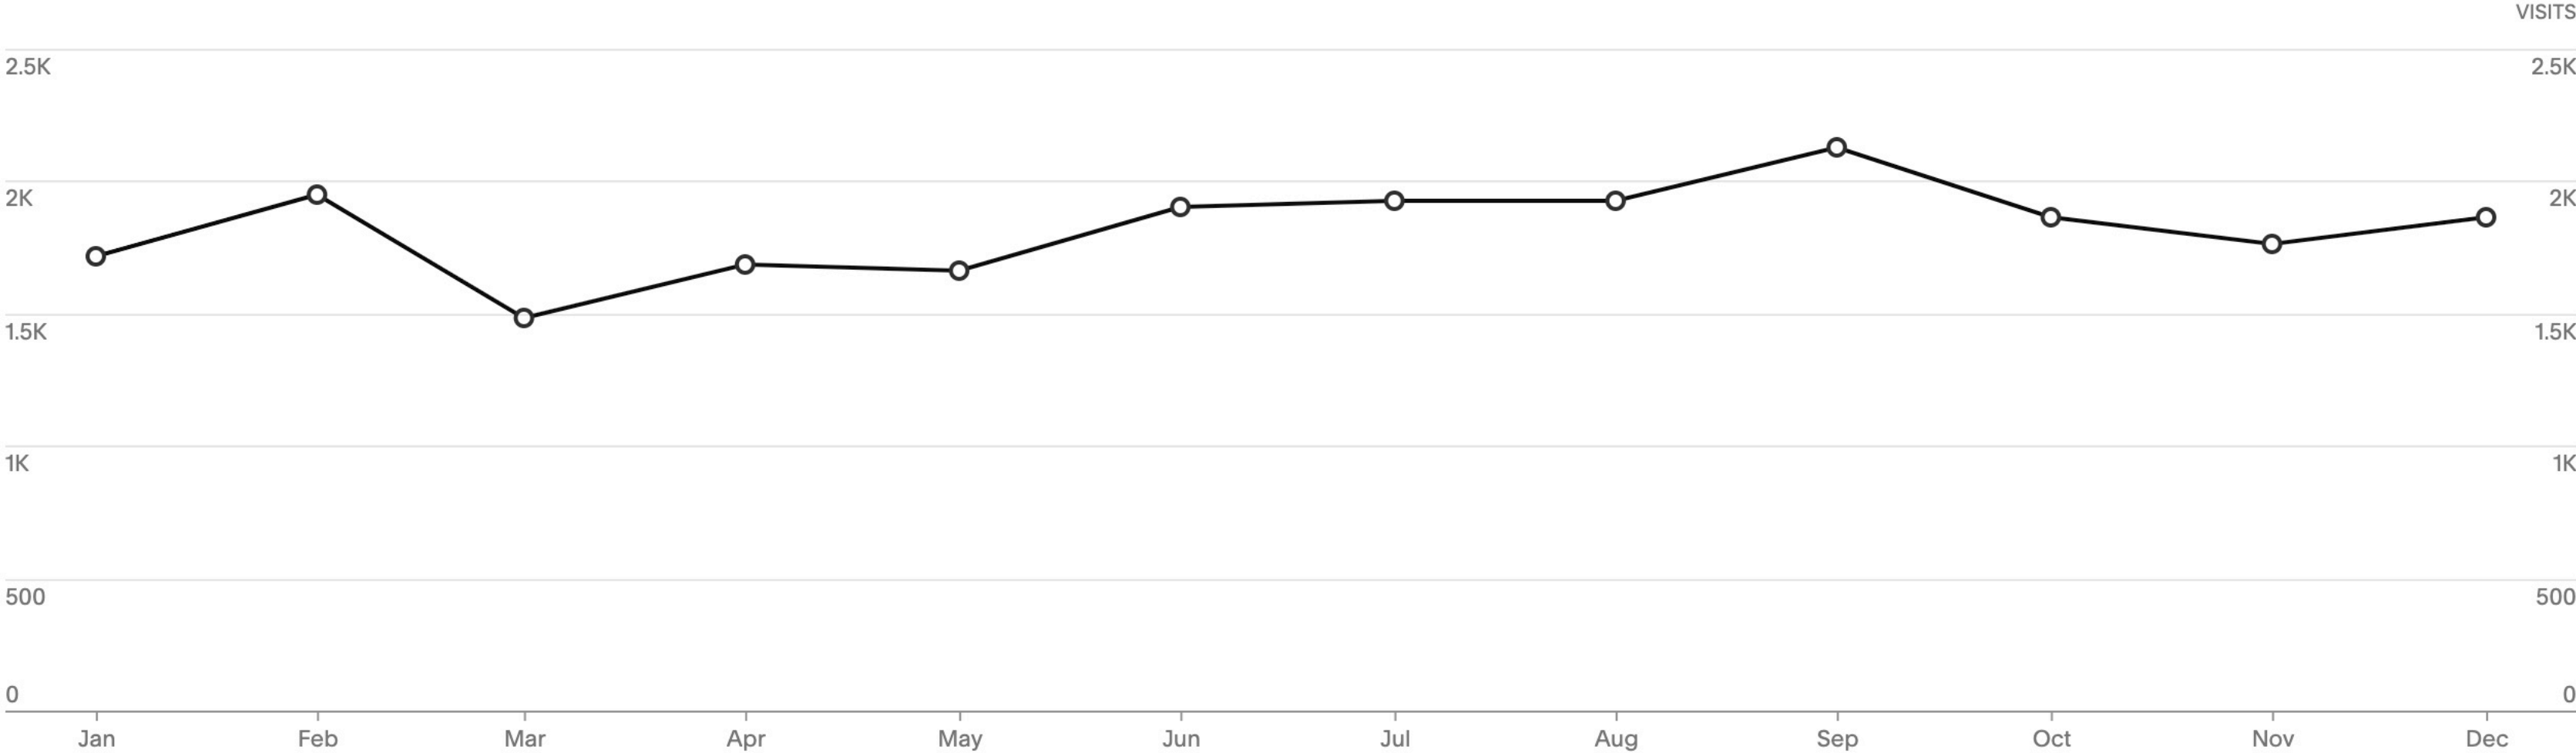

# Traffic

Last Year ▼ \$ USD

Traffic Traffic Sources Search Keywords Geography

<u>VISITS</u> <b>22K</b> +113% yr/yr	<u>BOUNCE RATE</u> <b>85.02%</b> +3% yr/yr	<u>UNIQUE VISITORS</u> <b>18K</b> +120% yr/yr	<u>PAGEVIEWS</u> <b>25K</b> +92% yr/yr
--	--	---	--

## Visits

Jan 1–Dec 31, 2024 • 21,853 Total +113% yr/yr

Monthly ▼

# Traffic

Last Year ▼ \$ USD

Traffic Traffic Sources Search Keywords Geography

Jan 1–Dec 31, 2024 • 21,853 Total +113% yr/yr

# Traffic

Last Year  \$ USD

Traffic Traffic Sources Search Keywords Geography

<u>VISITS</u> <b>22K</b> +113% yr/yr	<u>BOUNCE RATE</u> <b>85.02%</b> +3% yr/yr	<u>UNIQUE VISITORS</u> <b>18K</b> +120% yr/yr	<u>PAGEVIEWS</u> <b>25K</b> +92% yr/yr
--	--	---	--