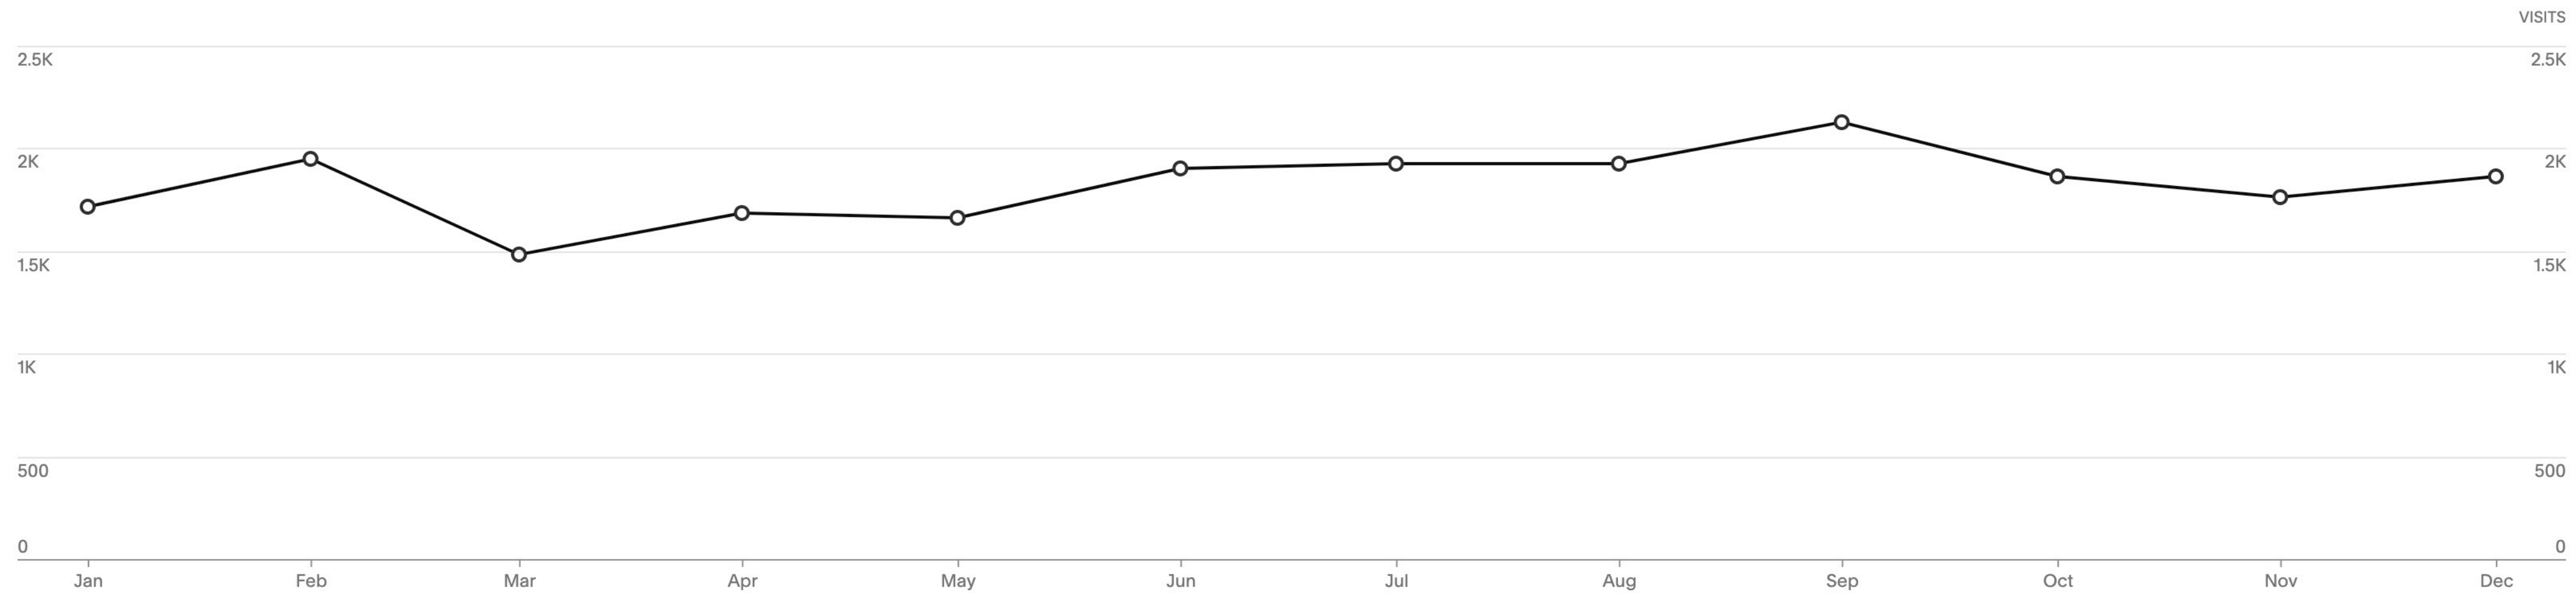

# Traffic

Last Year ▼ \$ USD

Traffic Traffic Sources Search Keywords Geography

<u>VISITS</u> <b>22K</b> +113% yr/yr	<u>BOUNCE RATE</u> <b>85.02%</b> +3% yr/yr	<u>UNIQUE VISITORS</u> <b>18K</b> +120% yr/yr	<u>PAGEVIEWS</u> <b>25K</b> +92% yr/yr
--	--	---	--

## Visits

Jan 1–Dec 31, 2024 • 21,853 Total +113% yr/yr

Monthly ▼

# Traffic

Last Year ▼ \$ USD

Traffic Traffic Sources Search Keywords Geography

Jan 1–Dec 31, 2024 • 21,853 Total +113% yr/yr

## Top Sources by Visits [VIEW SOURCES](#)