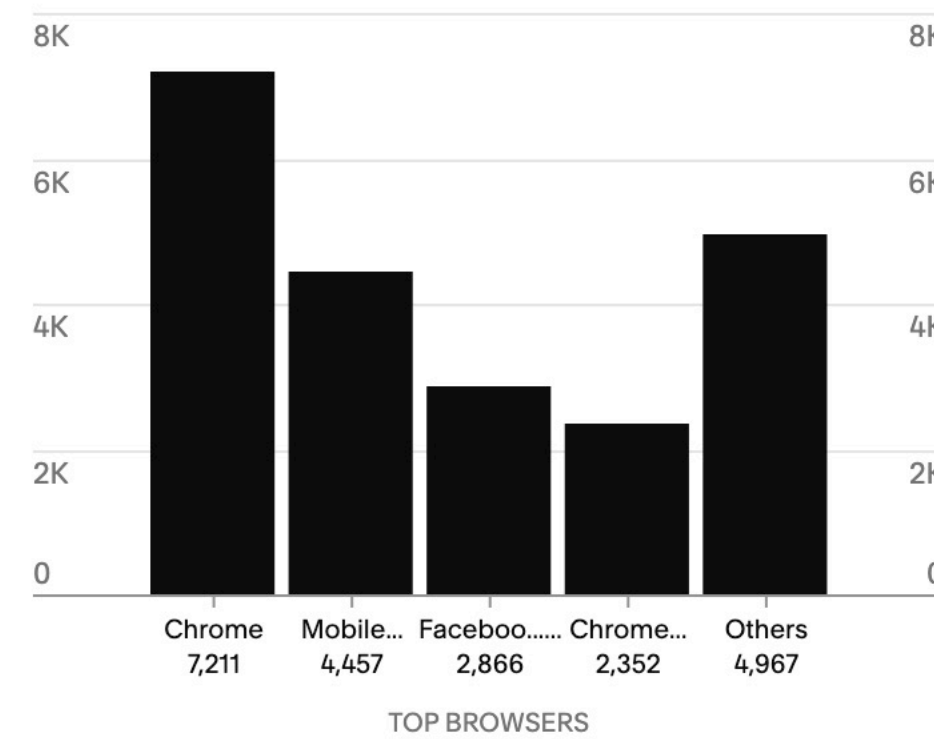

Top Browsers by Visits