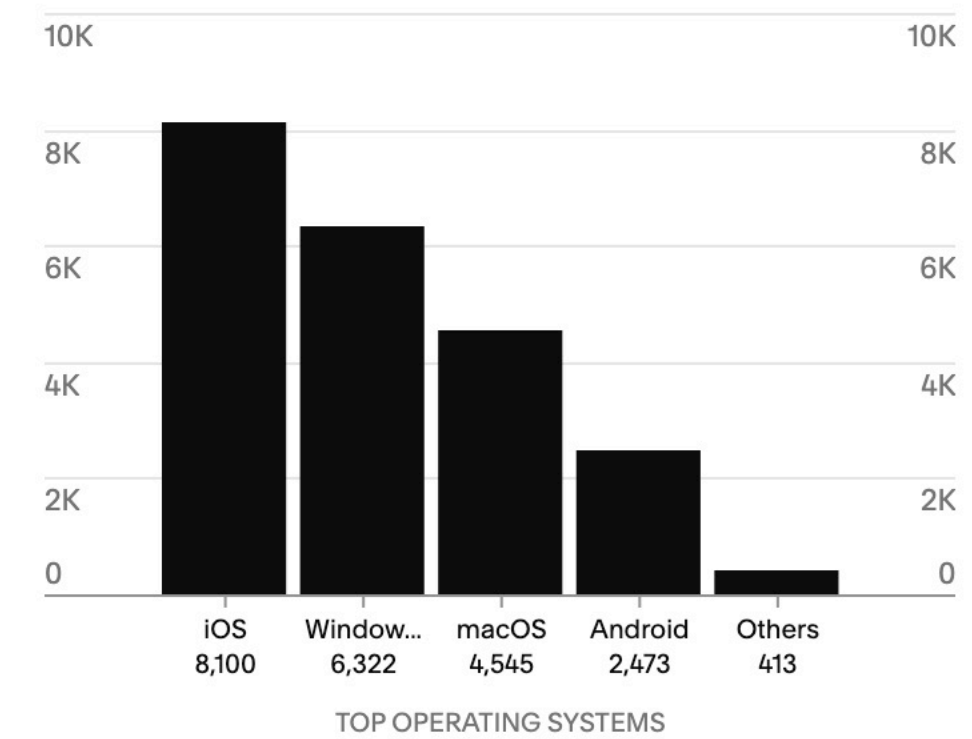

Top Operating Systems by Visits