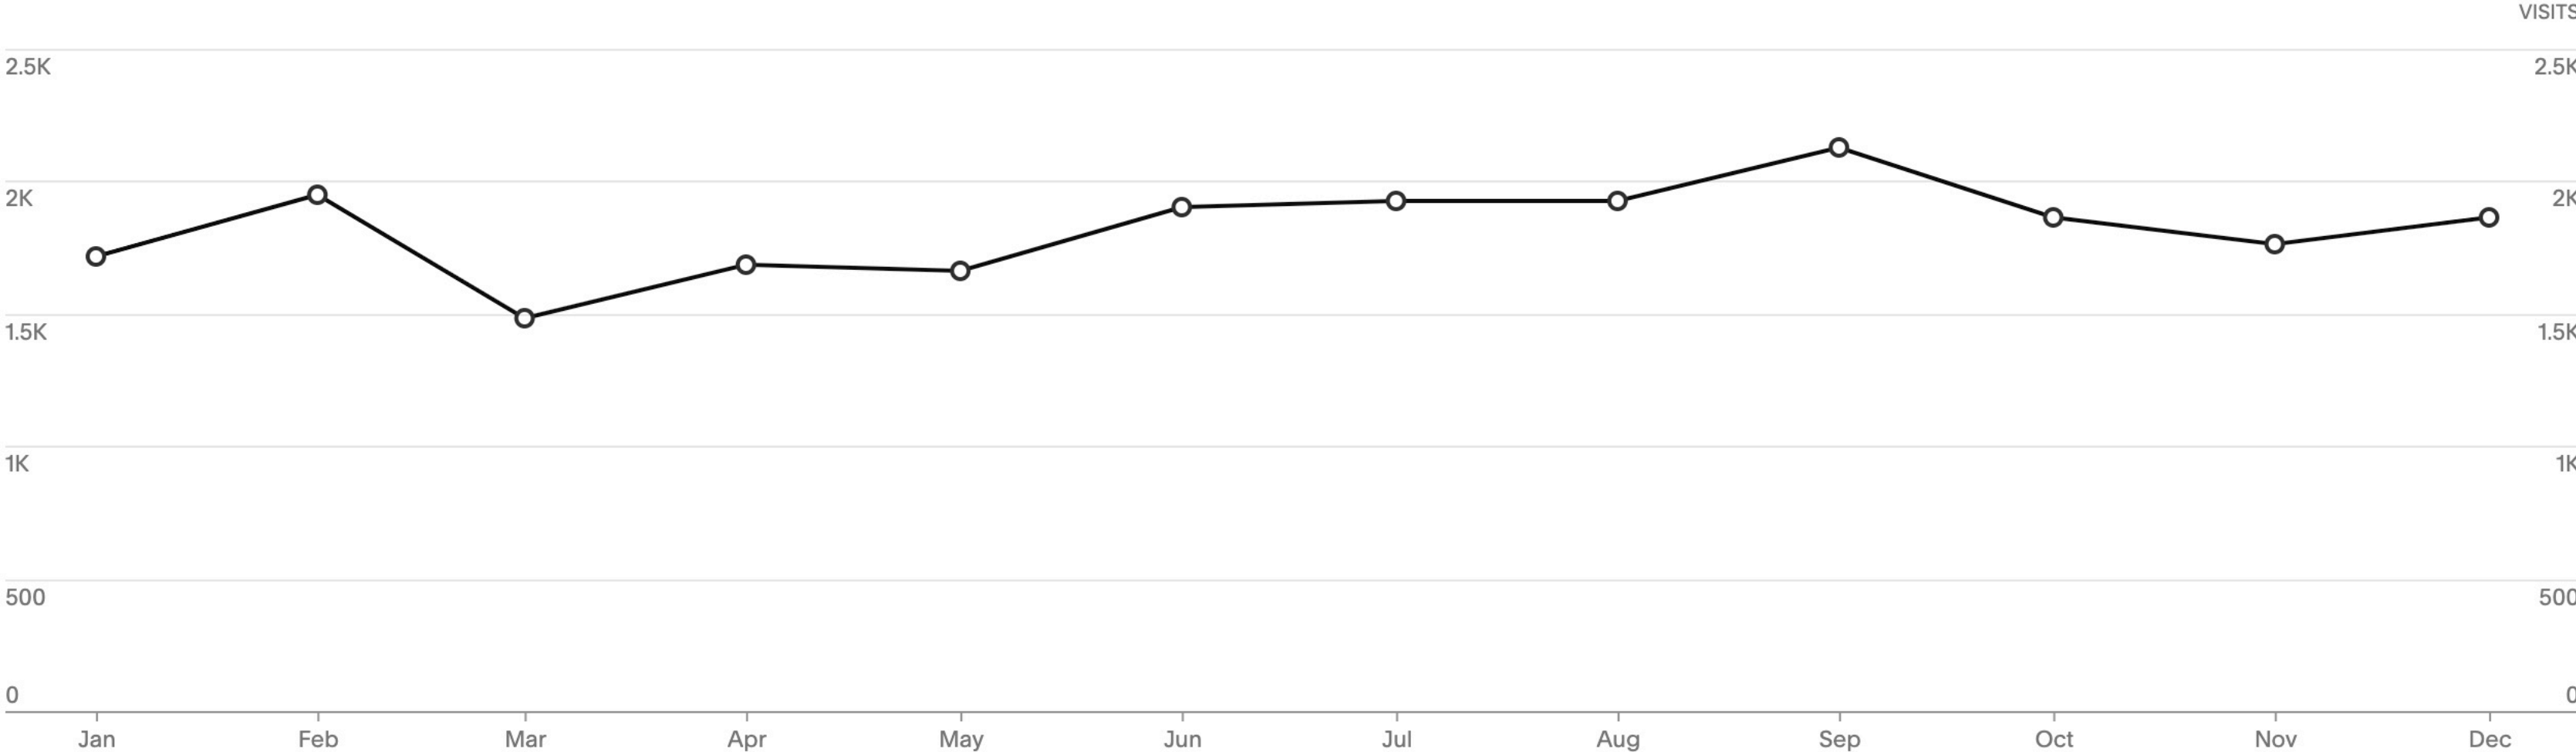

## Top Operating Systems by Visits

# Traffic

Last Year  \$ USD

Traffic Traffic Sources Search Keywords Geography

<u>VISITS</u> <b>22K</b> +113% yr/yr	<u>BOUNCE RATE</u> <b>85.02%</b> +3% yr/yr	<u>UNIQUE VISITORS</u> <b>18K</b> +120% yr/yr	<u>PAGEVIEWS</u> <b>25K</b> +92% yr/yr
--	--	---	--

## Visits

Monthly

Jan 1–Dec 31, 2024 • 21,853 Total +113% yr/yr

TRACKED KEYWORDS [21/300]

[+ ADD KEYWORDS](#)

[EXPORT TO CSV](#) ▾

[↻ UPDATE METRICS \(0/700\)](#) ▾

[🗑️ DELETE](#)