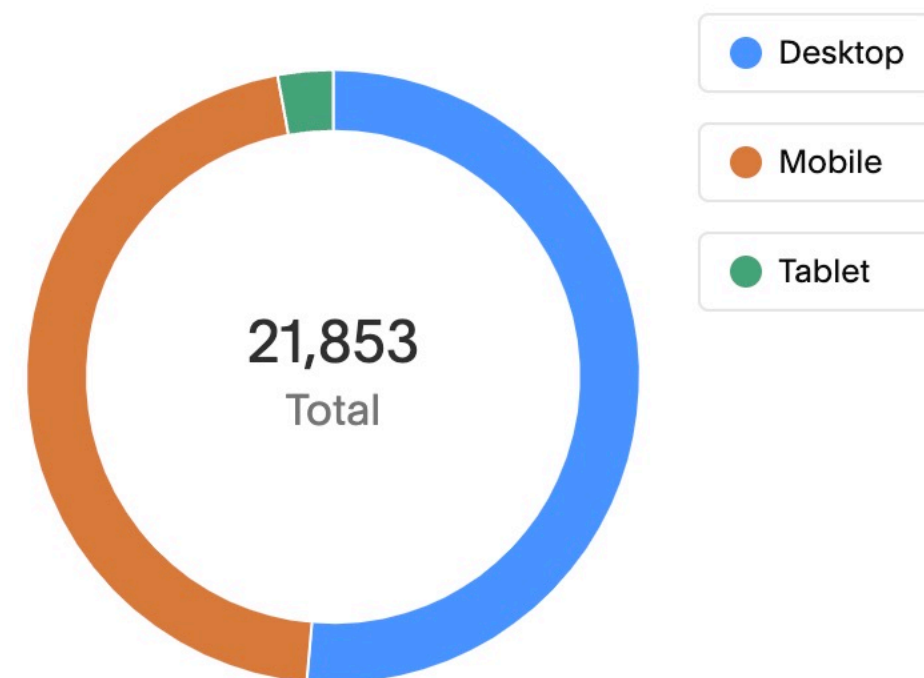

## Visits

Jan 1–Dec 31, 2024 • 21,853 Total +113% yr/yr

Monthly ▼

# Traffic

Last Year ▼ \$ USD

Traffic Traffic Sources Search Keywords Geography

Jan 1–Dec 31, 2024 • 21,853 Total +113% yr/yr

## Top Sources by Visits [VIEW SOURCES](#)

## Top Devices by Visits