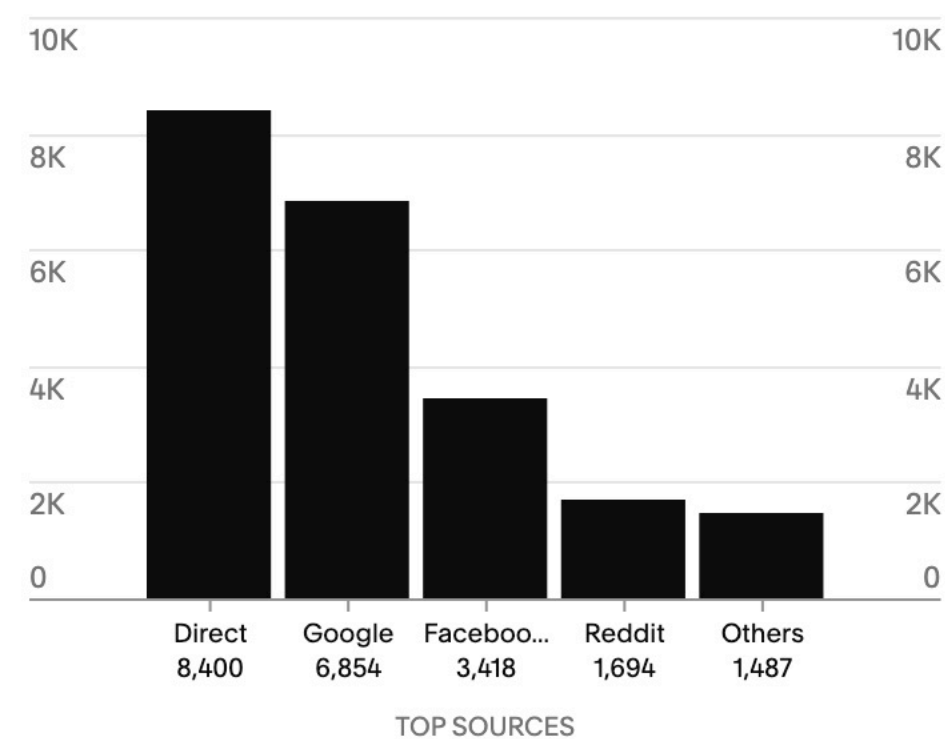

## Visits

Jan 1–Dec 31, 2024 • 21,853 Total +113% yr/yr

Monthly ▼

# Traffic

Last Year ▼ \$ USD

Traffic Traffic Sources Search Keywords Geography

Jan 1–Dec 31, 2024 • 21,853 Total +113% yr/yr

## Top Sources by Visits [VIEW SOURCES](#)

## Top Devices by Visits