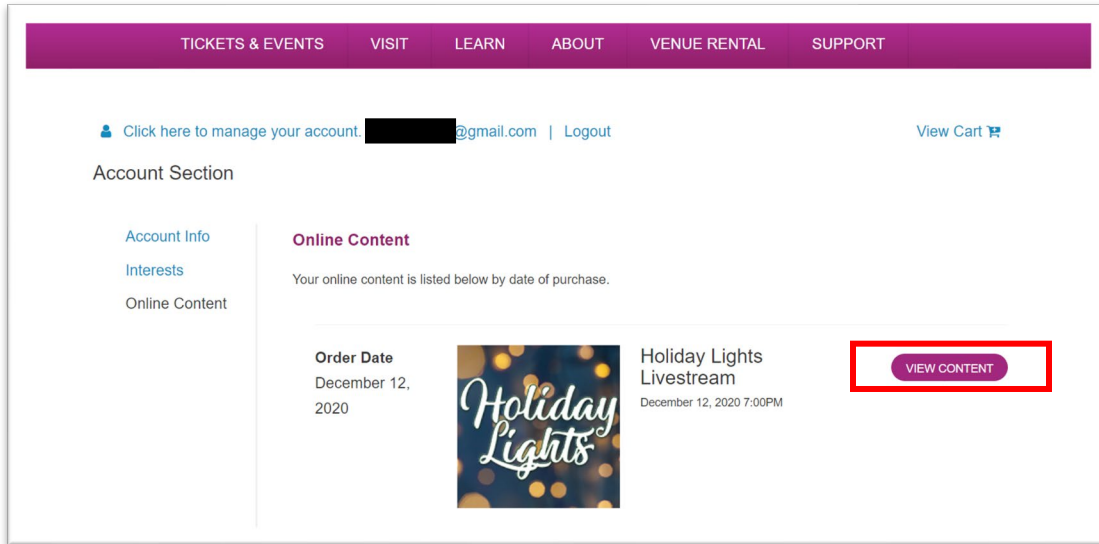

Account Section

- Account Info
- Interests
- Online Content**

Manage Your Account

Update your account information below:

Login Information

You will be directed to your online content, which will include PRIDE & PREJUDICE. Click the **View Content** button.