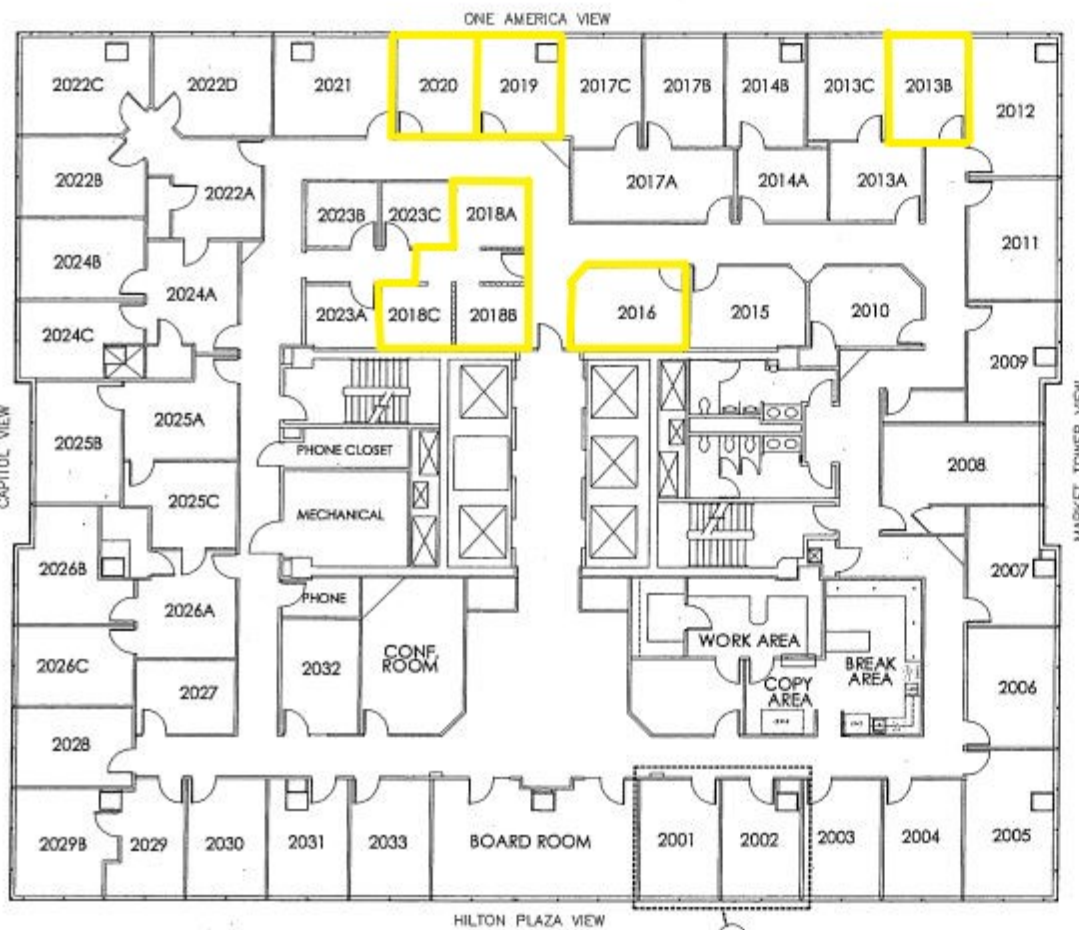

Space.
Solutions.
Support.

① TYPICAL OFFICE LAYOUTS
SCALE: 1/8"=1'-0"

**AMERIMAR BUSINESS CENTER
20TH FLOOR**

101 WEST OHIO STREET, SUITE 2000
INDIANAPOLIS, INDIANA 46204
317.454.8100

06/2011