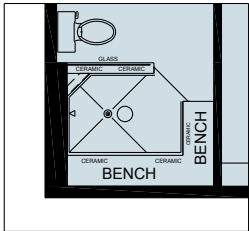

UPGRADE FIREPLACE FOR LIVING ROOM

This floorplan was a popular online sensation that struck the hearts of many. This floorplan is a three-bedroom, two-bathroom, 1,640 square foot home. Create lasting memories with your family in this large kitchen. The master bathroom features a double vanity and a large walk-in closet!

UPGRADE SHOWER OPT.

BASEMENT OPT.