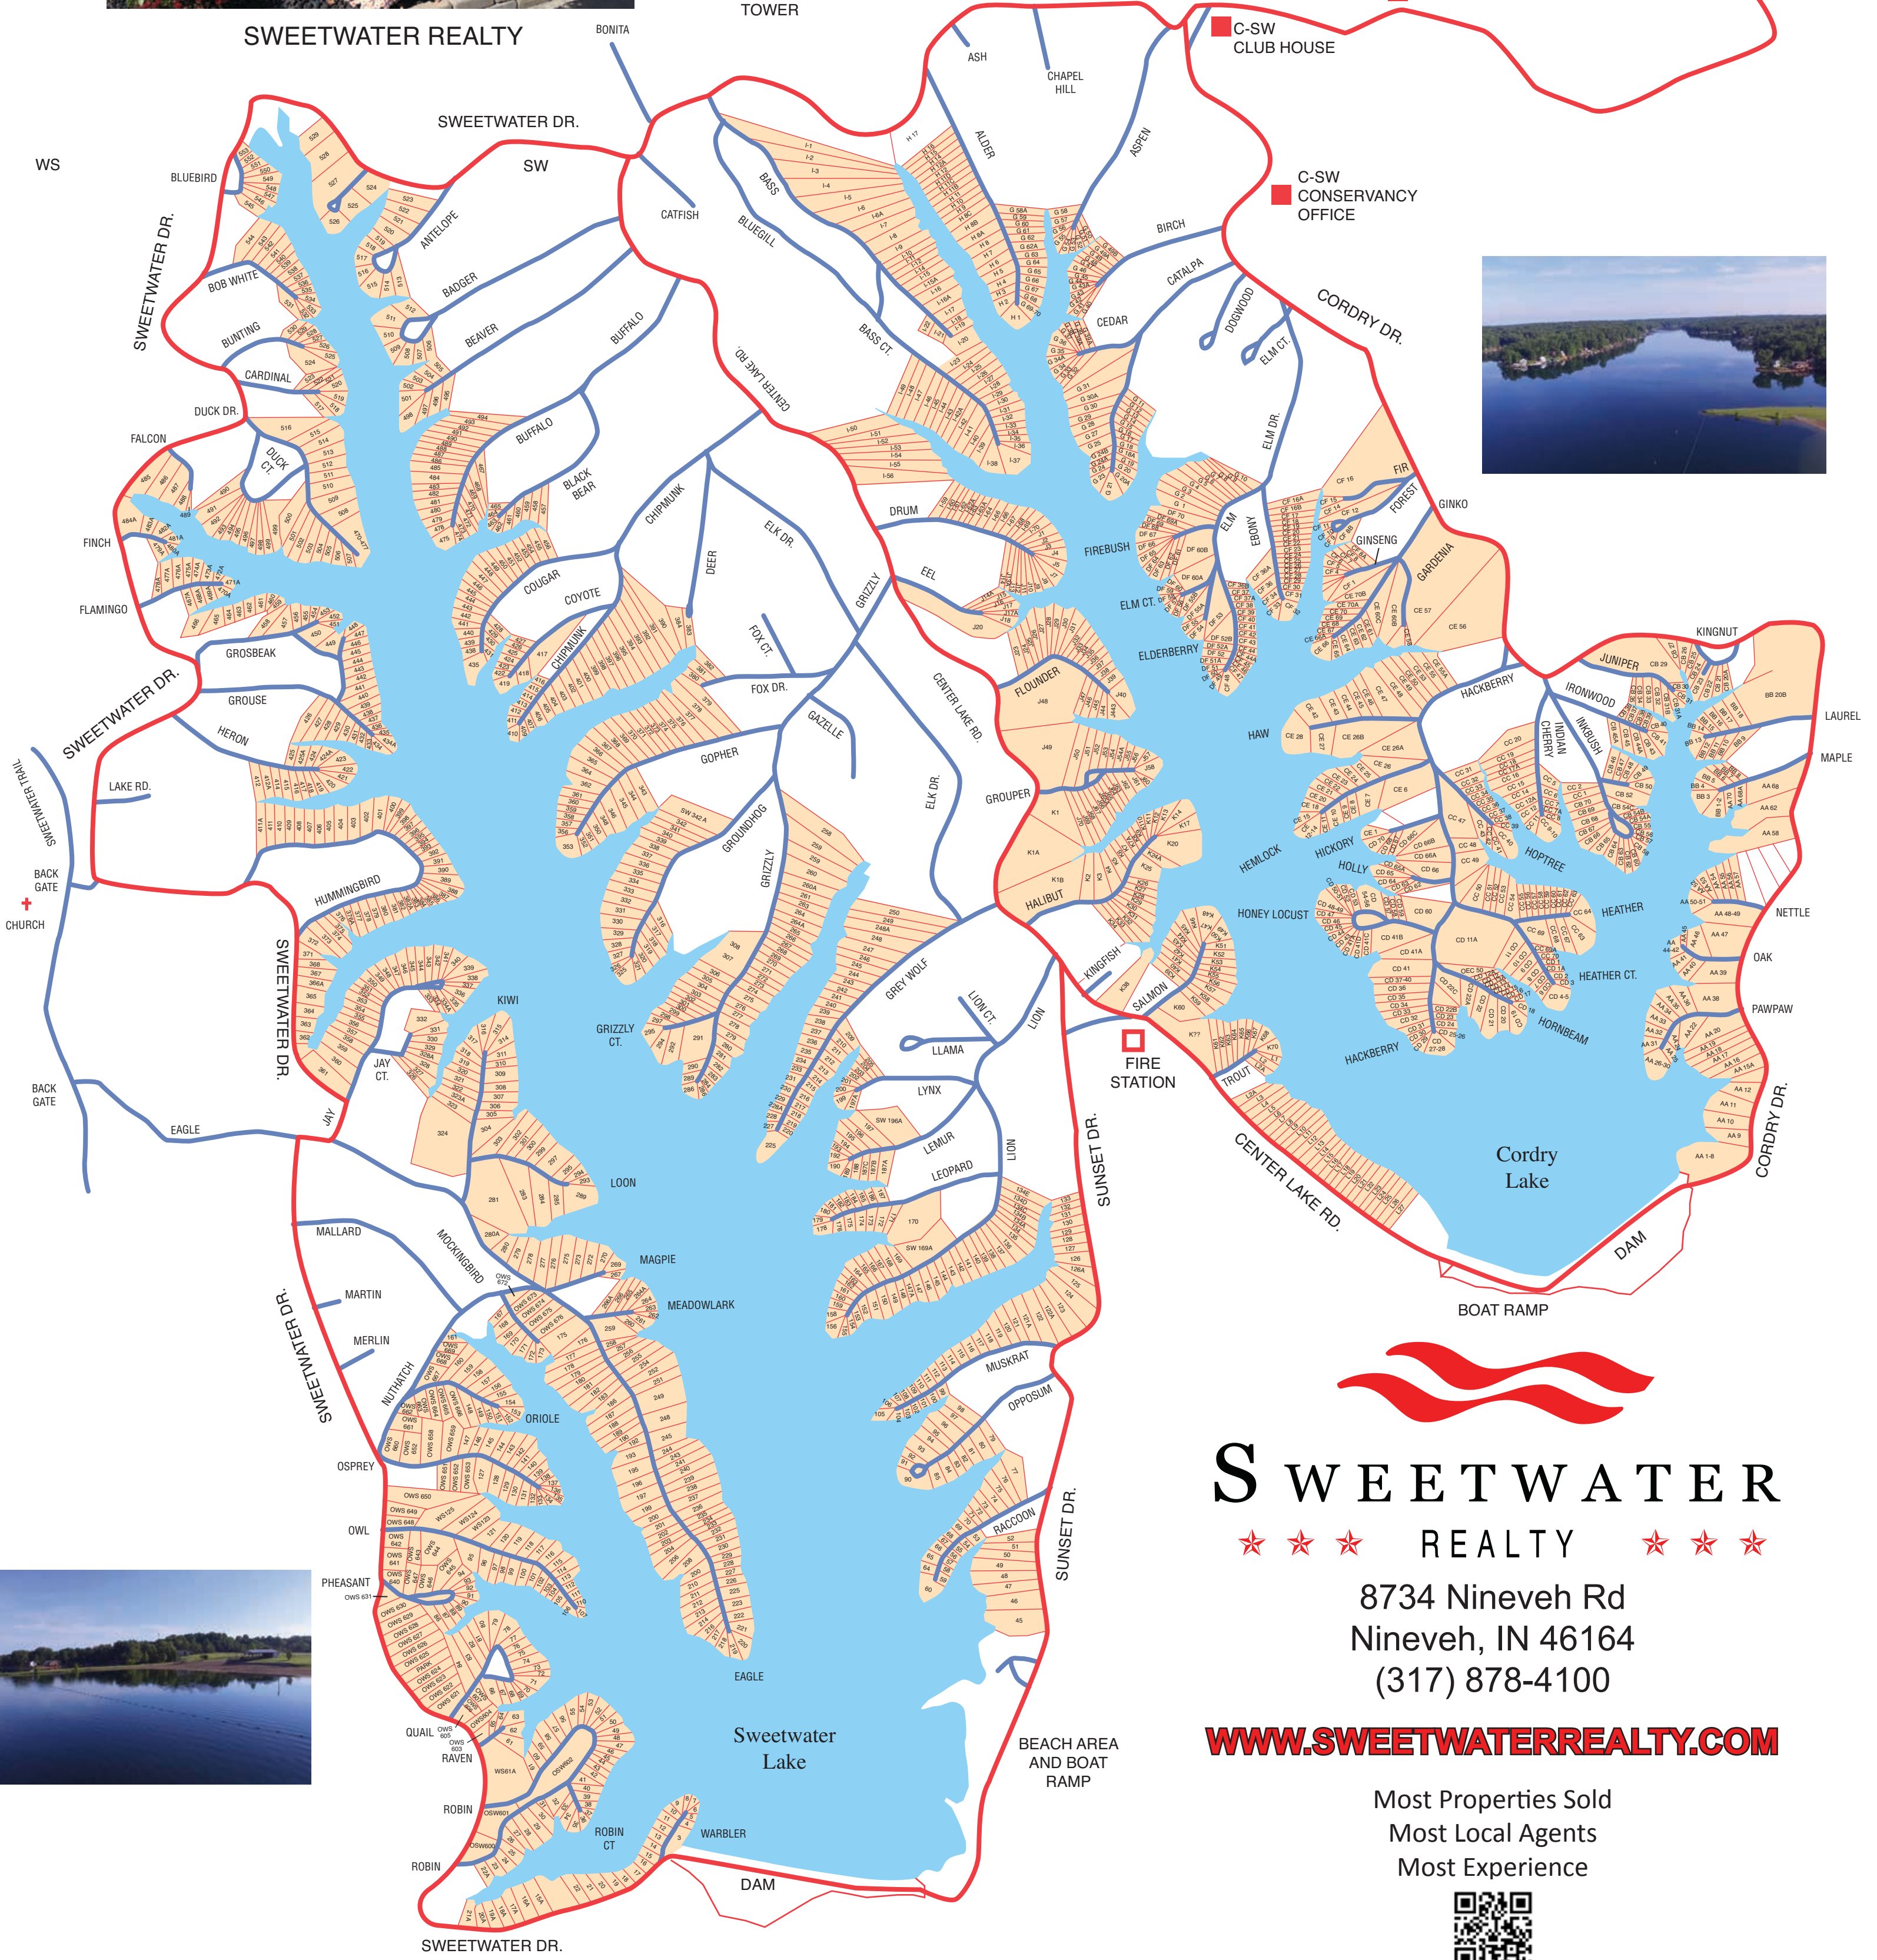

SWEETWATER REALTY

TO NINEVEH

CHURCH OF THE LAKES

C-SW CLUB HOUSE

C-SW CONSERVANCY OFFICE

**SWEETWATER**

☆☆☆ REALTY ☆☆☆

8734 Nineveh Rd  
 Nineveh, IN 46164  
 (317) 878-4100