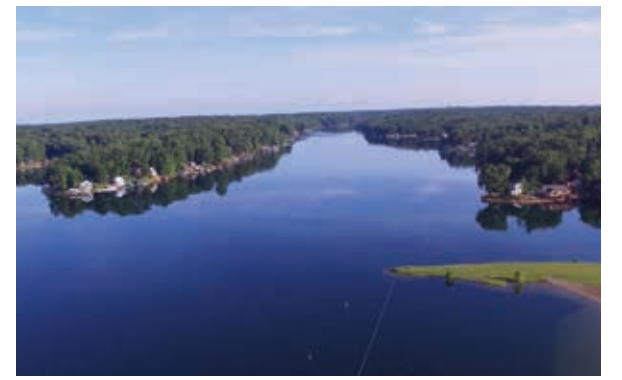

SWEETWATER REALTY

TO NINEVEH

CHURCH OF THE LAKES

C-SW CLUB HOUSE

C-SW CONSERVANCY OFFICE

**SWEETWATER**

☆☆☆ REALTY ☆☆☆

8734 Nineveh Rd  
 Nineveh, IN 46164  
 (317) 878-4100