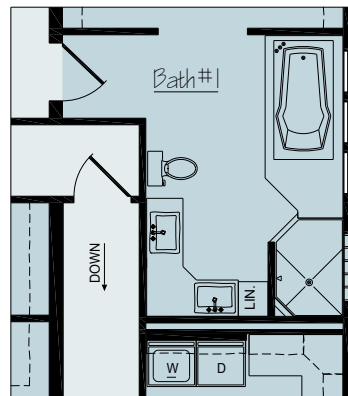

The Columbus has the warmth and comfort of a home you will want to spend a lot of time in. Appointed with a wealth of amenities on the inside, this home includes a formal dining room, walk-in pantry, his and her walk-in closets, and a large utility room. The split bedroom layout maximizes your privacy.

OPTIONAL BATH

OPTIONAL BASMENT/CAPE OPTION