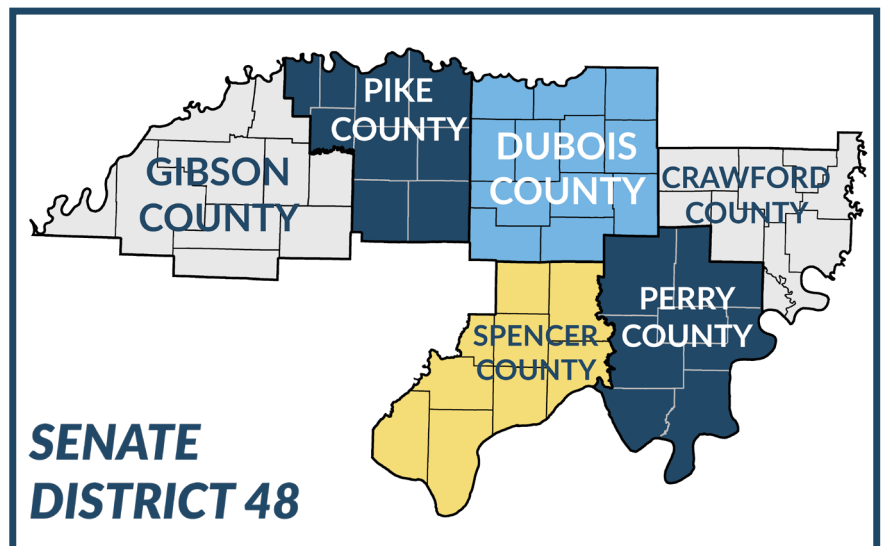

STATE SENATOR MARK MESSMER

SENATE DISTRICT 48

BIOGRAPHY

State Sen. Mark Messmer has represented southern Indiana since 2008, initially in the Indiana House of Representatives through 2014 and was then elected to the Senate in 2014, where he continues to serve today.

As a state senator, Messmer represents Senate District 48, which includes Crawford, Dubois, Gibson, Perry, Pike and Spencer counties.

Messmer serves on the Senate Committees on Public Policy; Homeland Security and Transportation; Insurance and Financial Institutions; and Veterans Affairs and The Military.

Professionally, Messmer is the co-owner of Messmer Mechanical, Inc., and holds a bachelor's degree from Purdue University in mechanical engineering.

Messmer's civic involvement isn't limited to his service in the General Assembly. He served as the Dubois County Republican Chair for four years, and serves as the Government Affairs Chair for the Evansville Chapter of the American Society of Heating, Refrigeration and Air Conditioning Engineers, a member and previous officer of the Jasper Kiwanis Club and a Fourth Degree member of the Knights of Columbus.

Messmer resides in Jasper with his wife, Kim. They have four children and seven grandchildren.

CONTACT MY OFFICE

Visit & Contact my virtual office:
www.IndianaSenateRepublicans.com/Messmer

Call my office:
800-382-9467

Write my office:
200 W. Washington St.
Indianapolis, IN 46204

INDIANA SENATE
REPUBLICANS

SOCIAL MEDIA

INSenateGOP