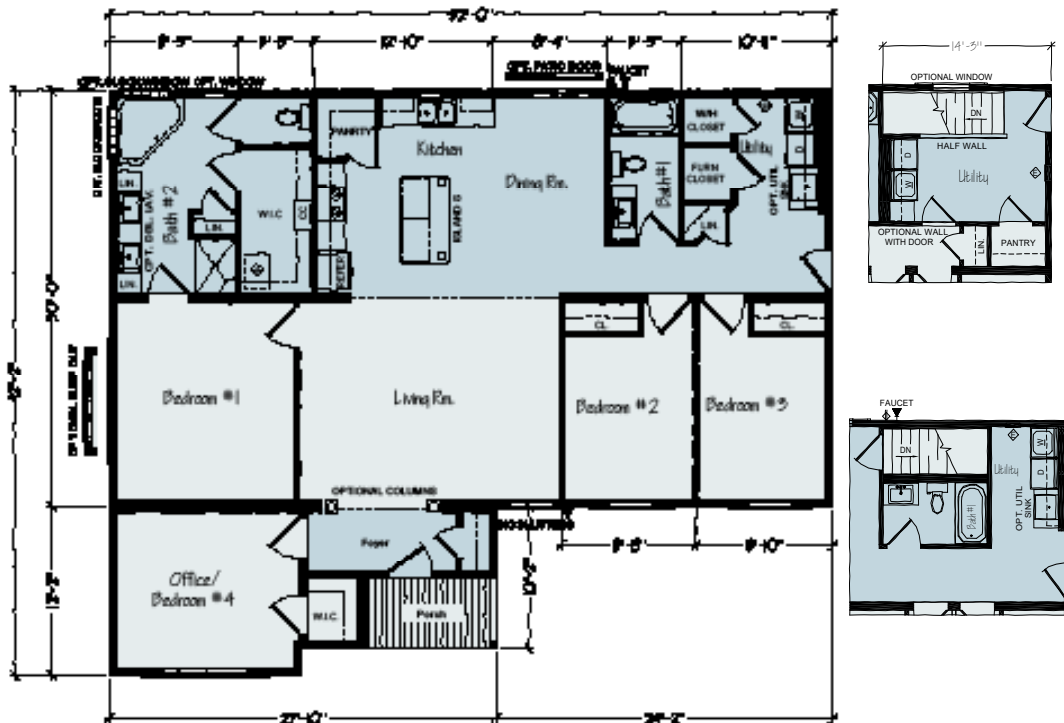

JR24-30

SQUARE FT. 1,560

BEDROOMS 3

BATHROOMS 2

EJR24-30

SQUARE FT. 1,868

BEDROOMS 4

BATHROOMS 2