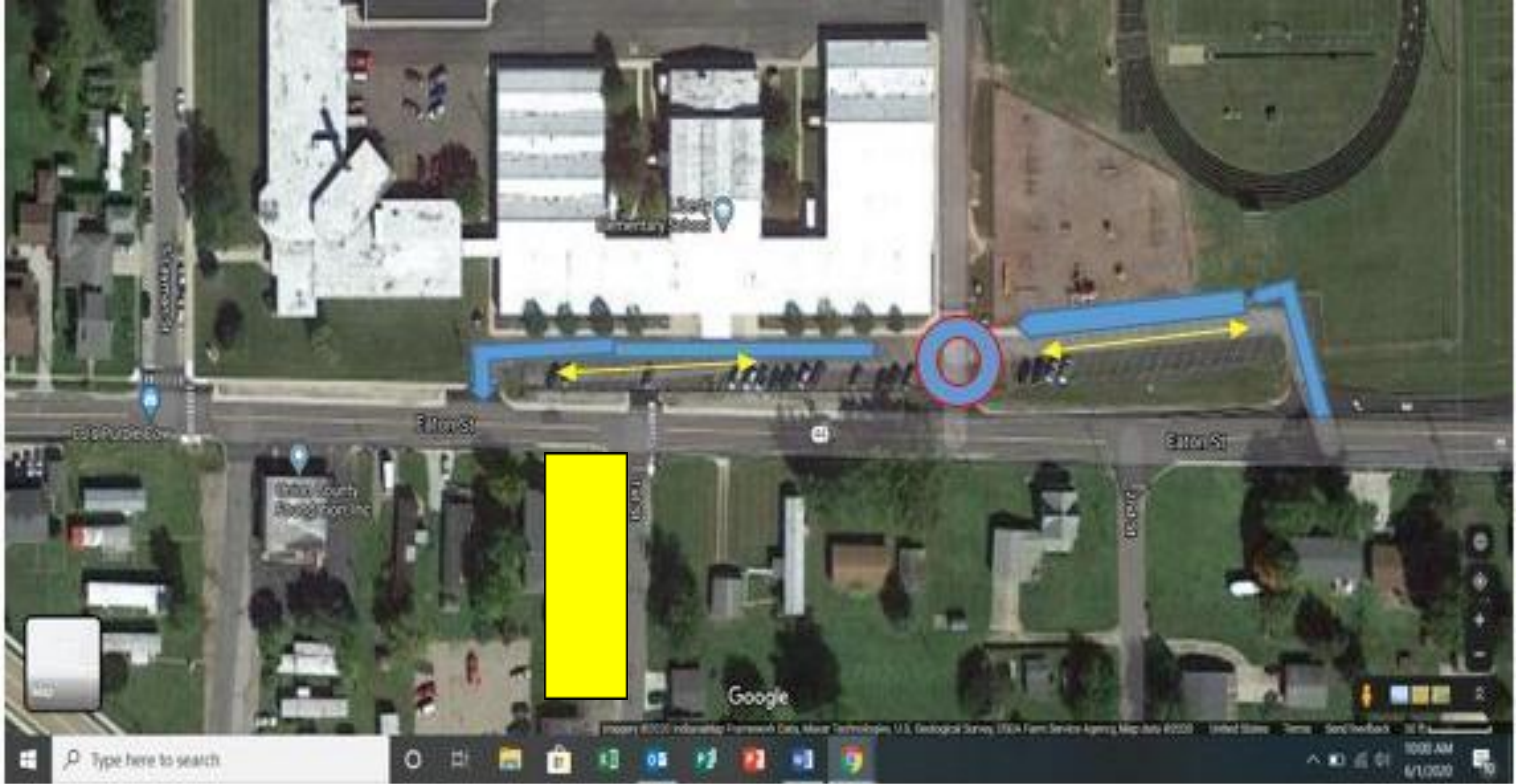

# UPDATED MORNING PARKING

Enter the LES driveway from Eaton Street (ST Rd 44)

DO NOT park in this narrow lane as it impedes the flow of traffic

Visitor parking lot

Drop off/Pick up line for car riders **\*NO parking in the driveway!**

Exit LES driveway onto Eaton Street (ST Rd 44)

Please do not park at the church or the laundry mat in the **MORNING**. Drive through the driveway and drop your child off by the front doors. 4-5 cars can unload at a time. This is a safety issue with students crossing the side street and cars pulling in and out.