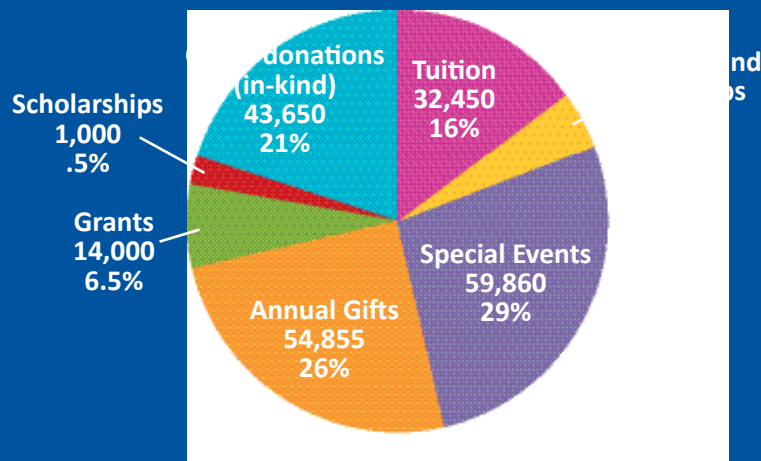

FINANCIALS AT WORK FOR JOHNSON COUNTY

Income