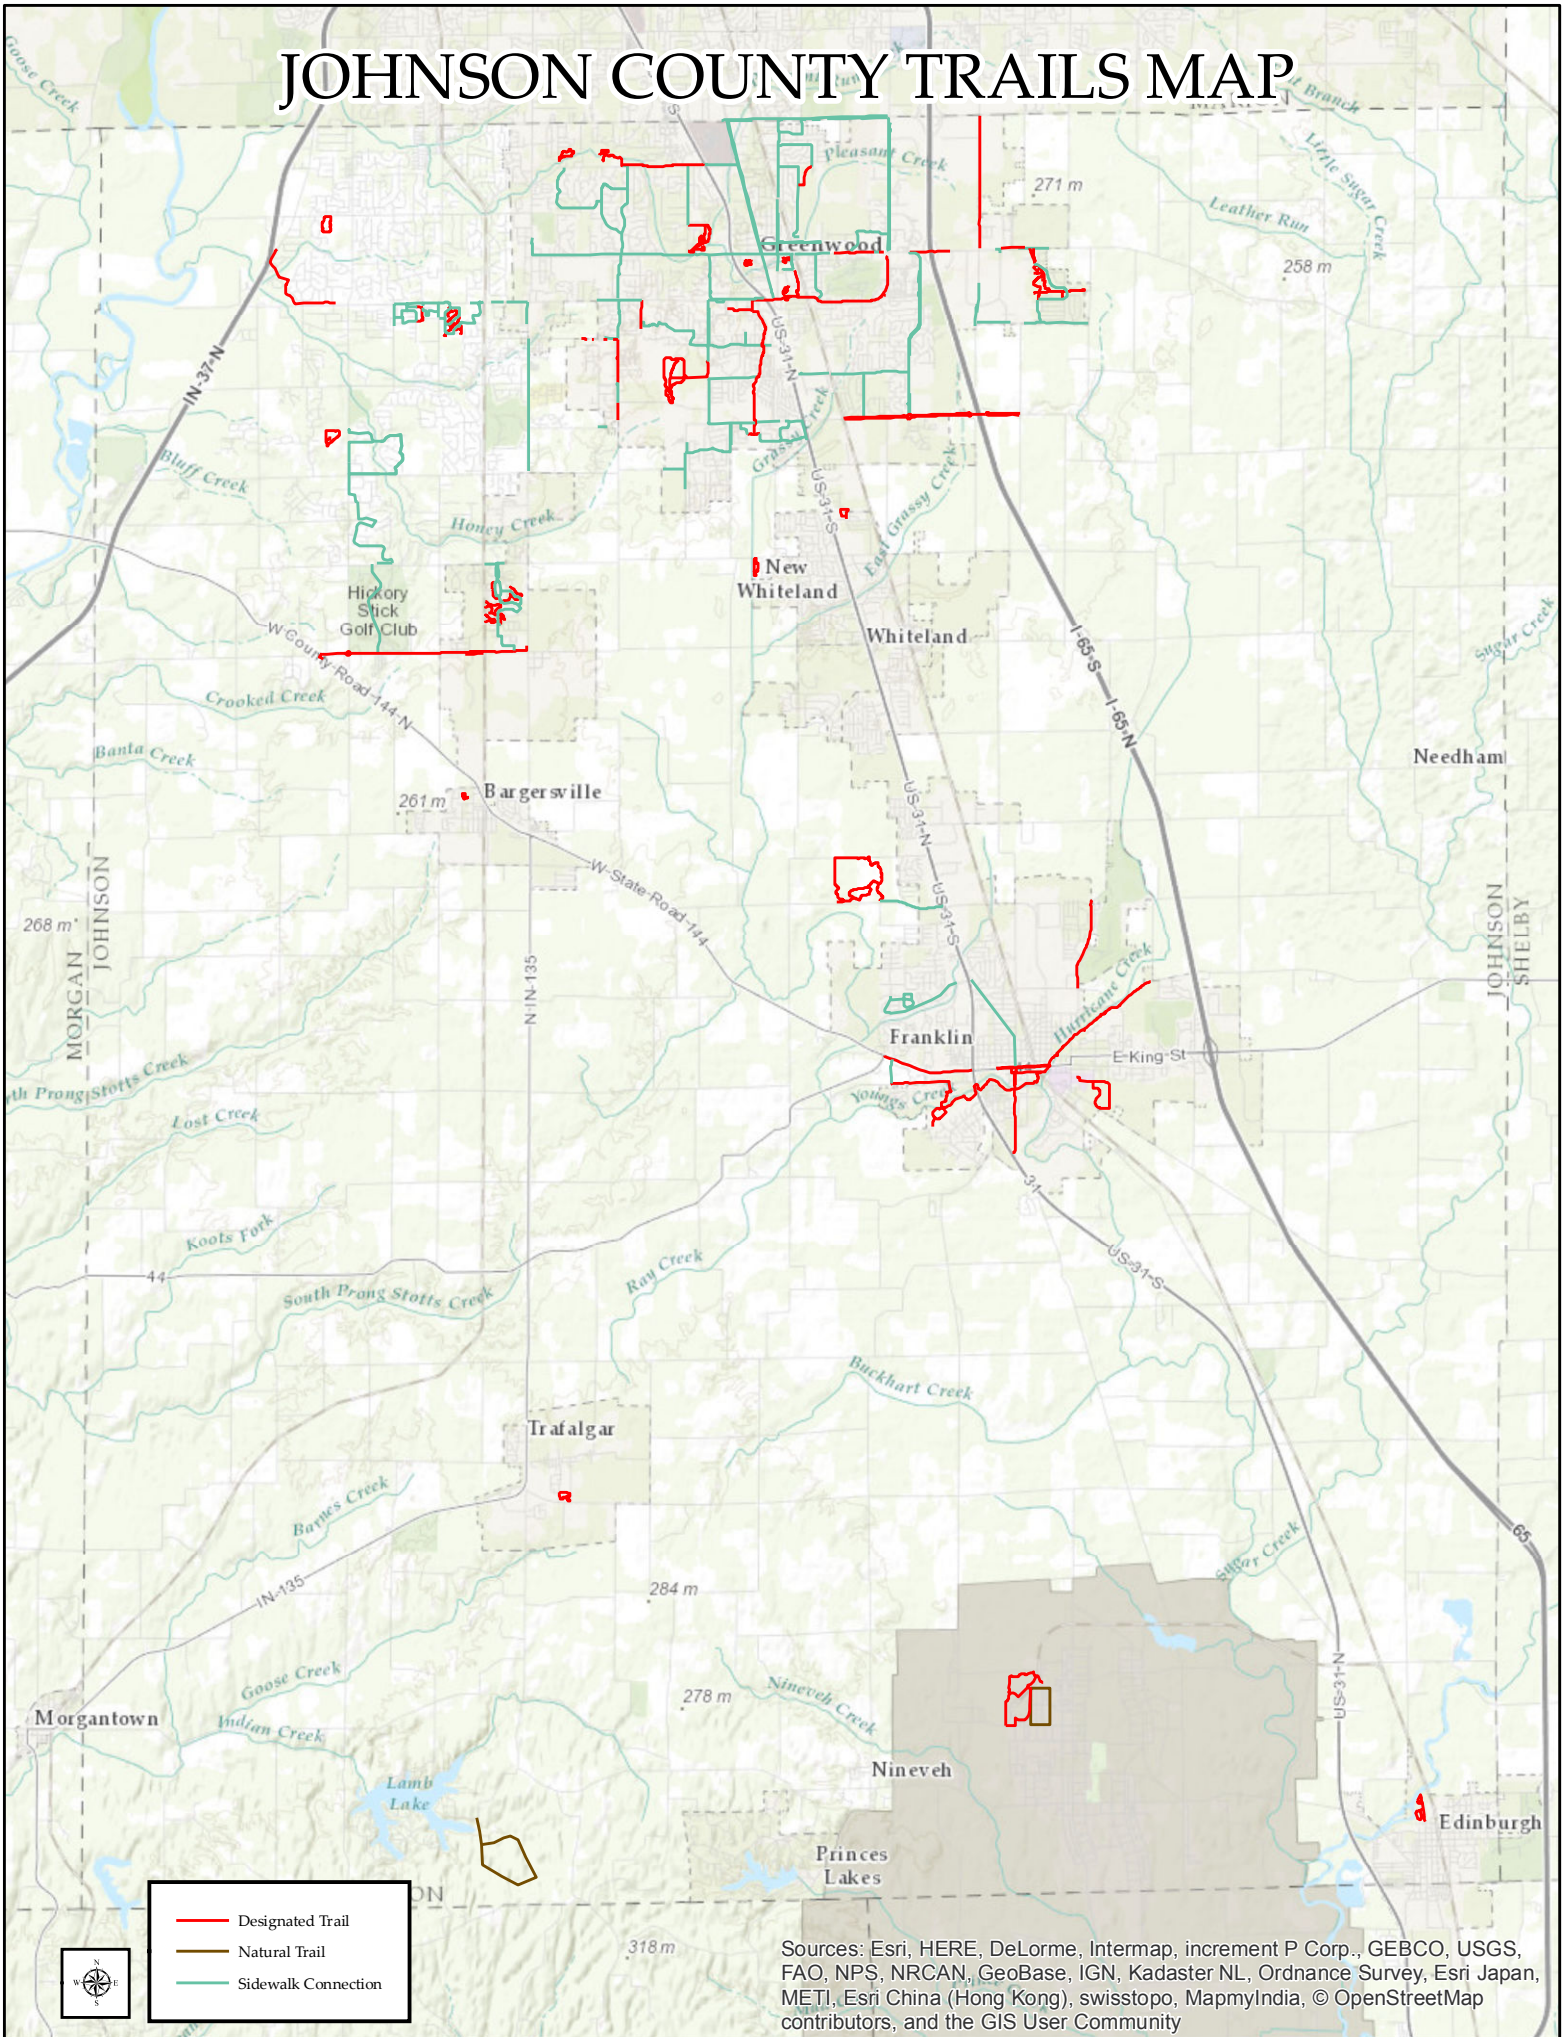

# JOHNSON COUNTY TRAILS MAP

Sources: Esri, HERE, DeLorme, Intermap, increment P Corp., GEBCO, USGS, FAO, NPS, NRCAN, GeoBase, IGN, Kadaster NL, Ordnance Survey, Esri Japan, METI, Esri China (Hong Kong), swisstopo, MapmyIndia, © OpenStreetMap contributors, and the GIS User Community