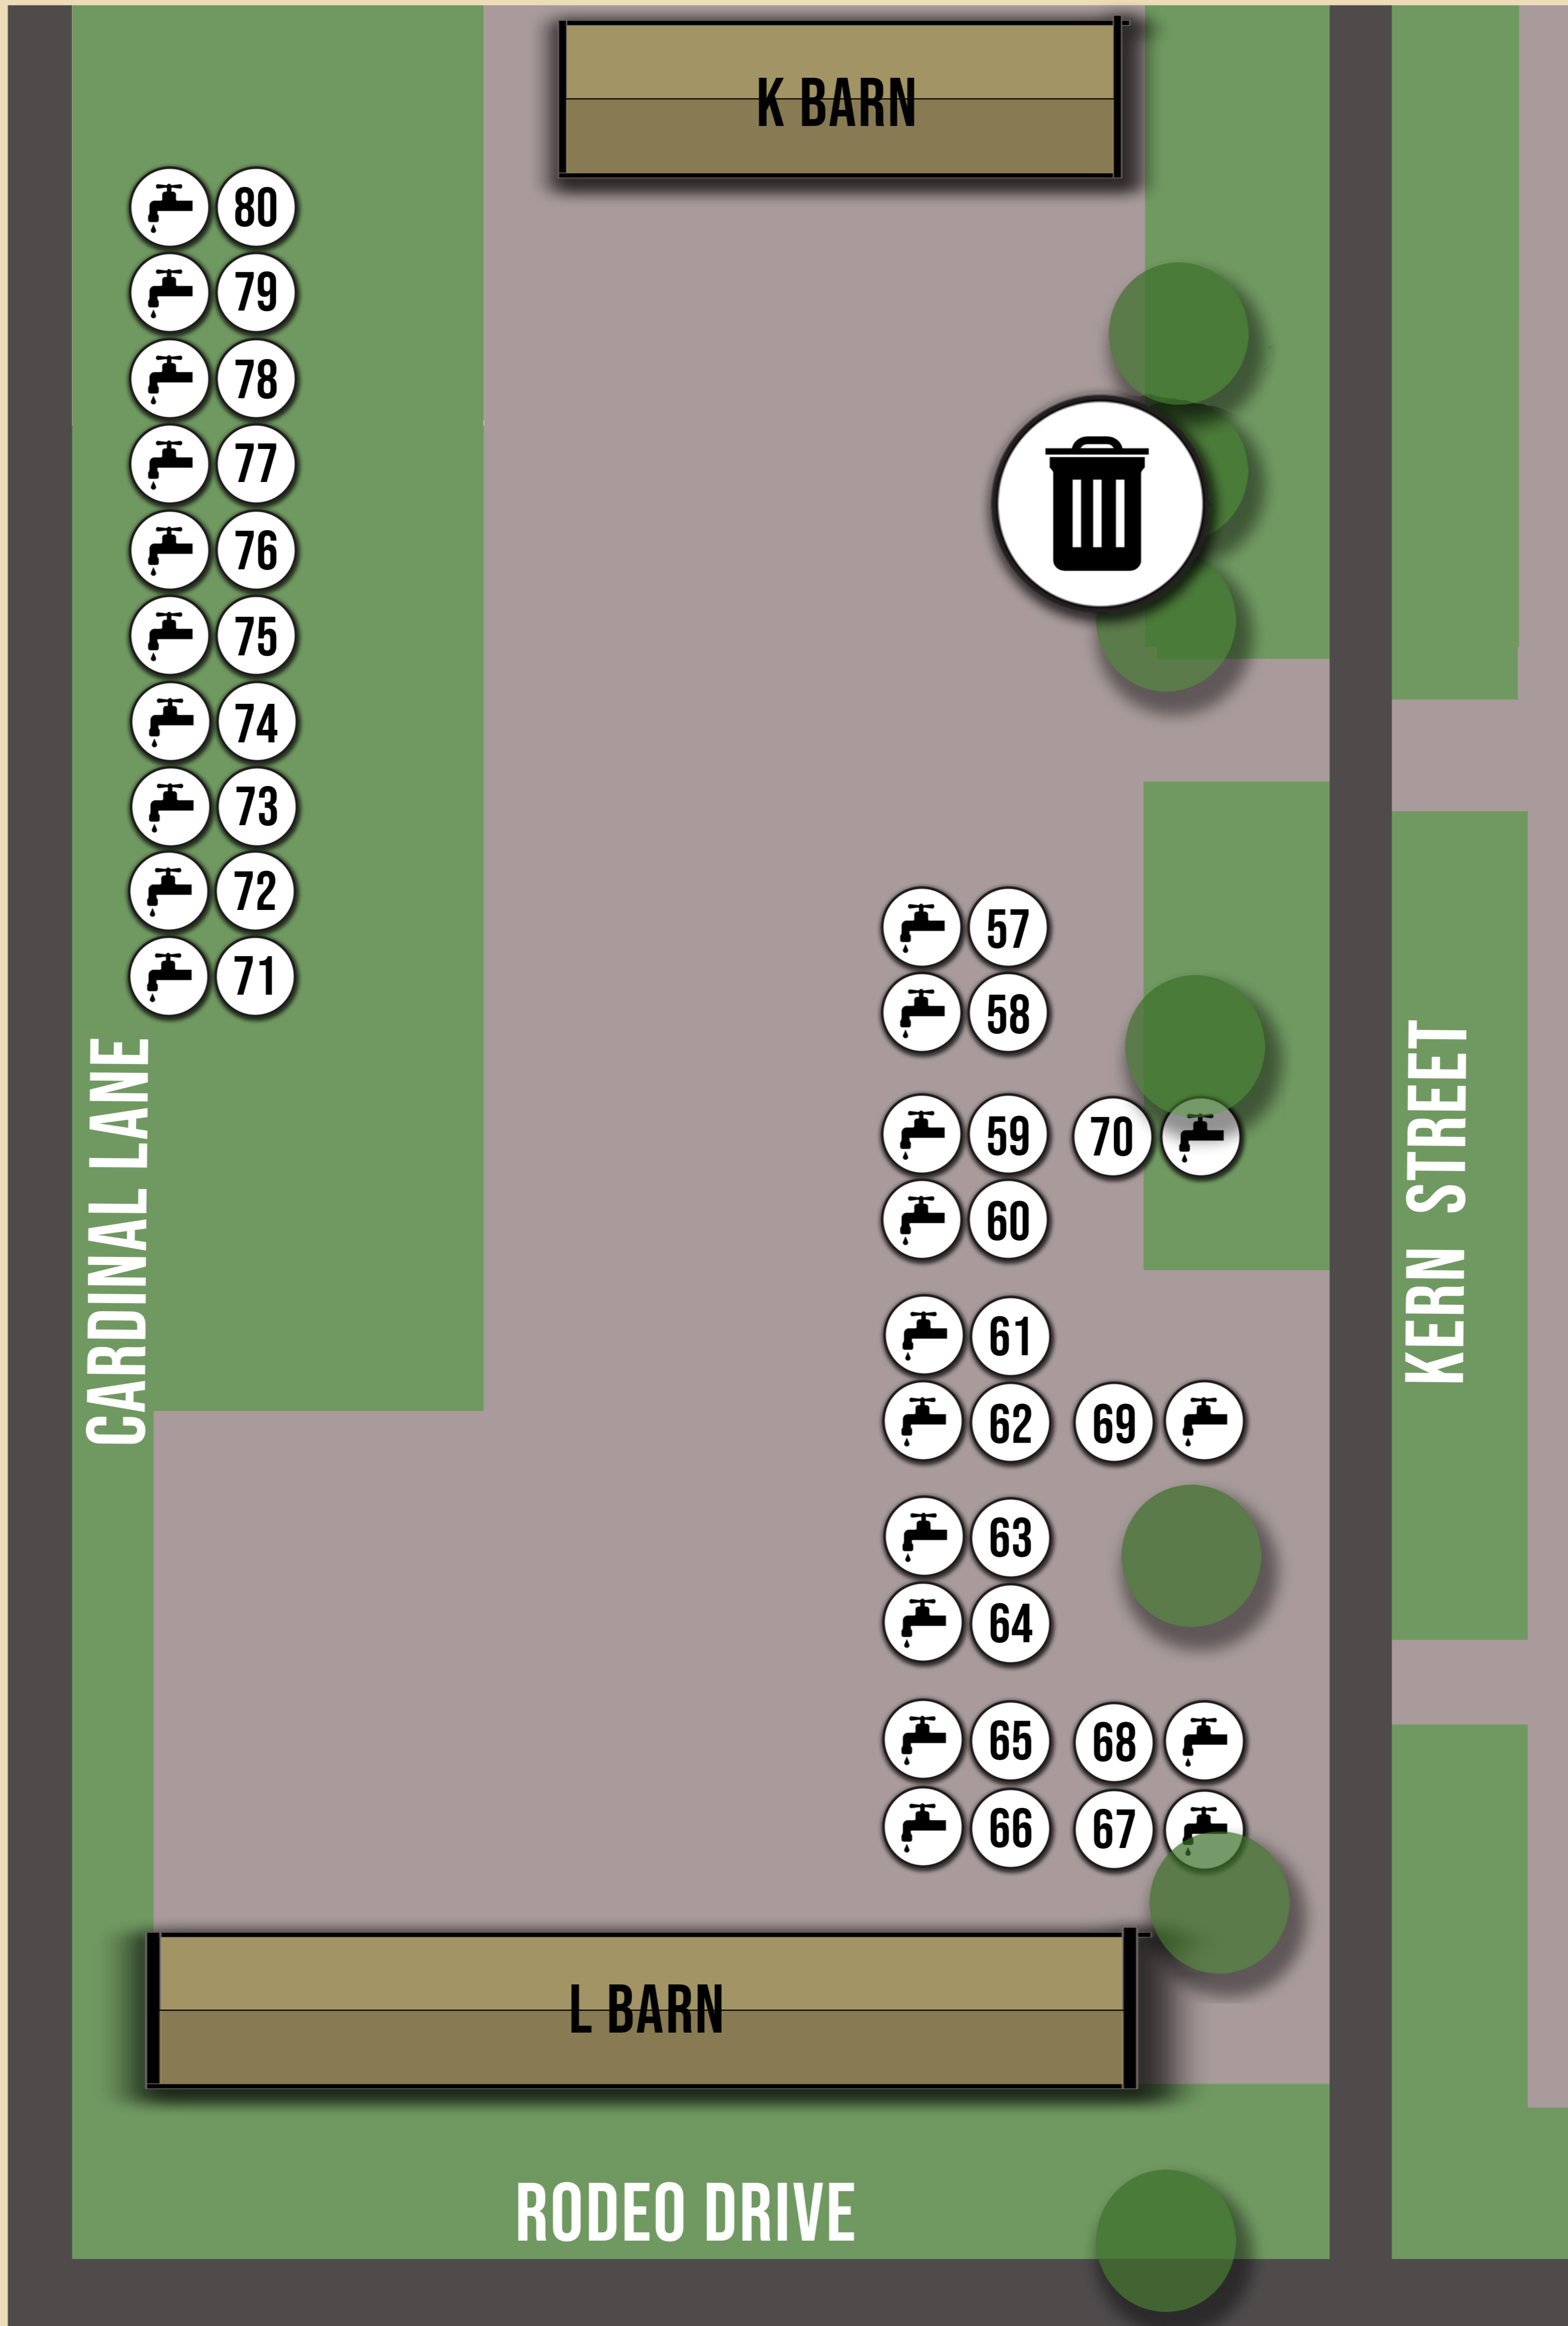

HOOSIER HORSE PARK CAMPGROUND MAP

WEST CAMPGROUND

HOOSIER HORSE PARK CAMPGROUND MAP

HORSEMAN'S CAMPGROUND

BAKER ARENA

ST RD 252
2.9 MI

HARRISON STREET

31ST STREET

STORAGE

B1

A1

SCHOOLHOUSE ROAD / 325 EAST

- | | | | |
|---------|----------|----|----|
| 14 | 32 30AMP | 44 | 45 |
| 13 | 31 30AMP | 43 | 46 |
| 12 | 30 30AMP | 42 | 47 |
| 11 | 29 30AMP | 41 | 48 |
| 10 | 28 30AMP | 40 | 49 |
| 9 | 27 30AMP | 39 | 50 |
| 8 | 26 30AMP | 38 | 51 |
| 7 | 25 30AMP | 37 | 52 |
| 6 | 24 30AMP | 36 | 53 |
| 5 | 23 30AMP | 35 | 54 |
| 4 | 22 | 34 | 55 |
| 3 | 21 30AMP | 33 | 56 |
| 30AMP 2 | 20 30AMP | | |
| 30AMP 1 | 19 30AMP | | |
| | 18 | | |
| | 17 | | |
| | 16 | | |
| | 15 | | |

BUGGIE BLVD/30TH STREET

OLD HOSPITAL
ROAD
.7 MI