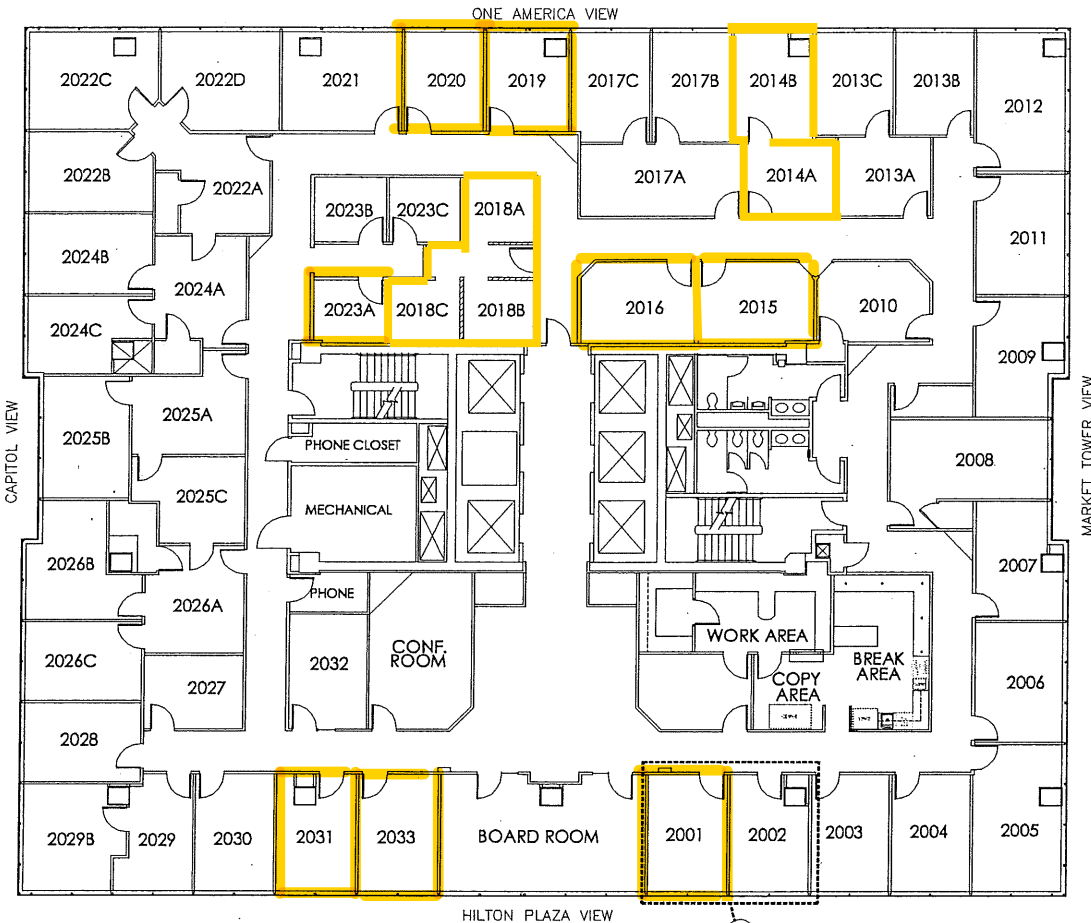

Space.  
Solutions.  
Support.

① TYPICAL OFFICE LAYOUTS  
SCALE: 1/8"=1'-0"