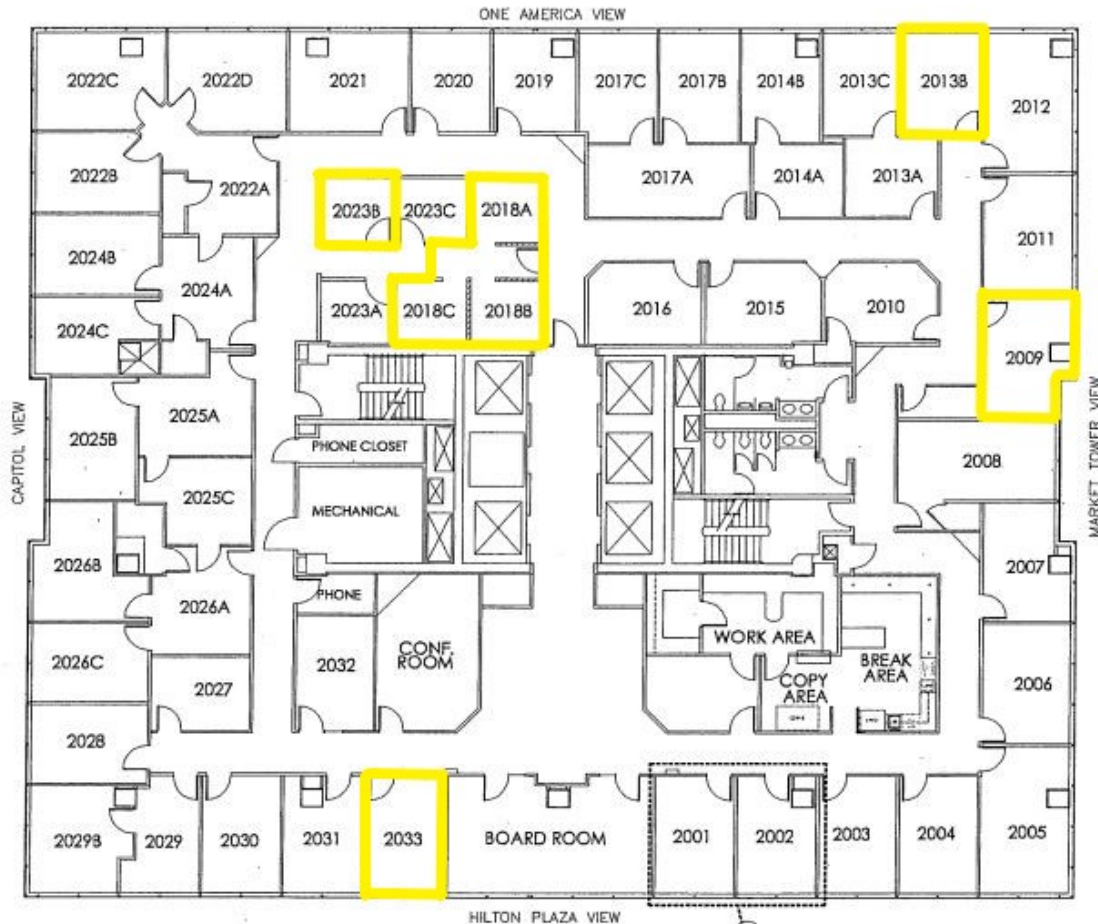

Space.
Solutions.
Support.

① TYPICAL OFFICE LAYOUTS
SCALE: 1/8"=1'-0"

AMERIMAR BUSINESS CENTER 20TH FLOOR

101 WEST OHIO STREET, SUITE 2000
INDIANAPOLIS, INDIANA 46204
317.454.8100

06/2011