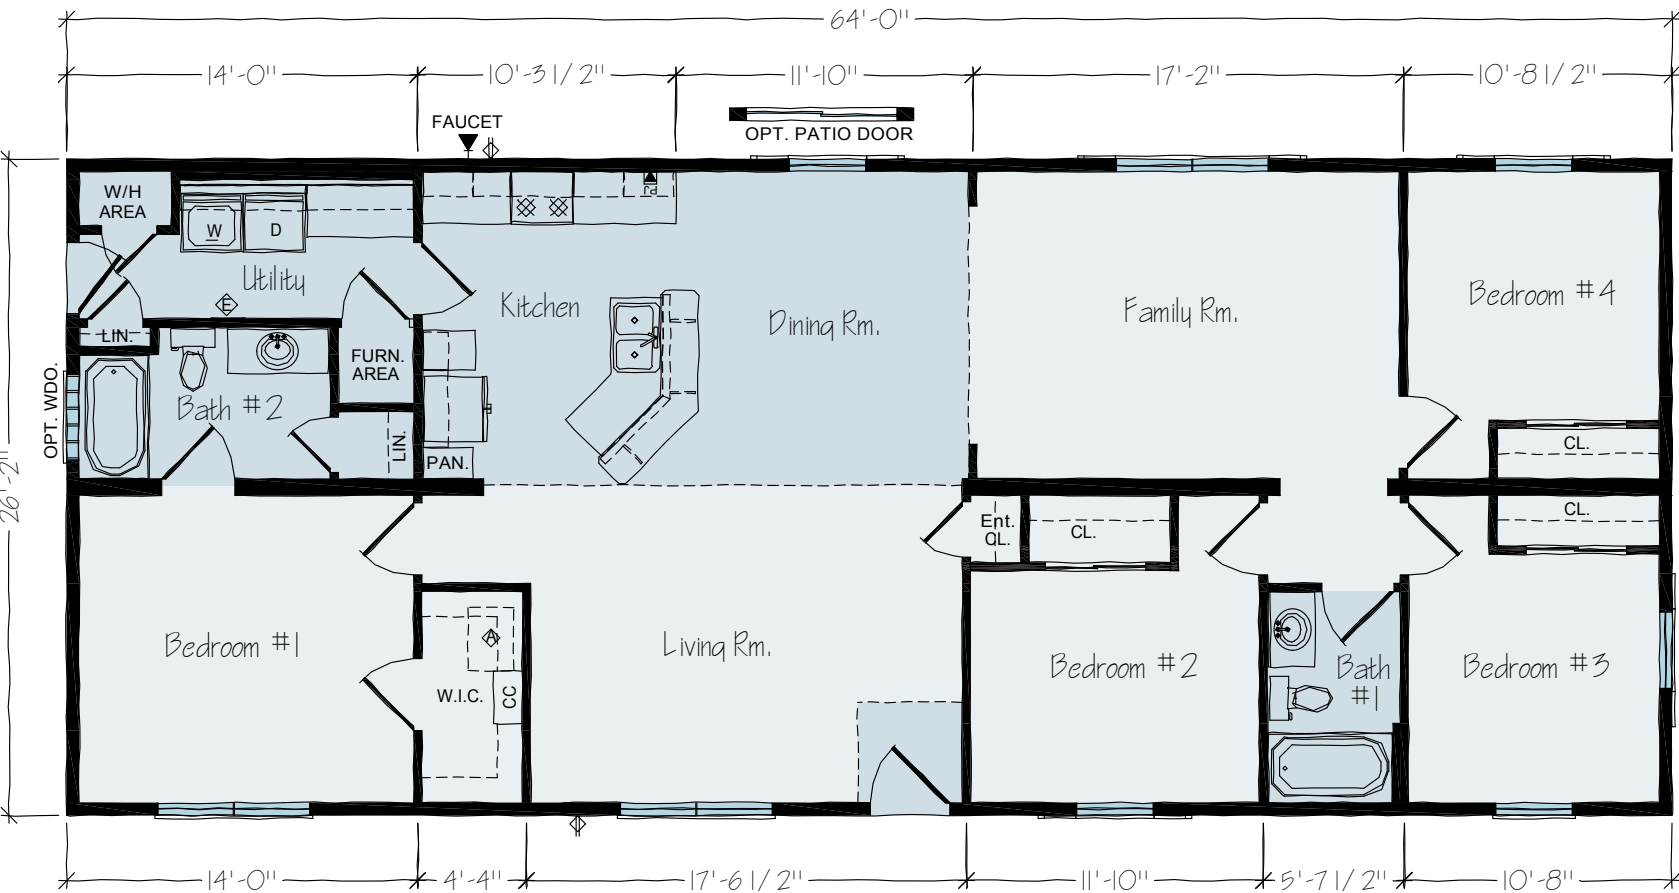

R41-26

SQUARE FT. 1,664

BEDROOMS 4

BATHROOMS 2

BASEMENT OPTION