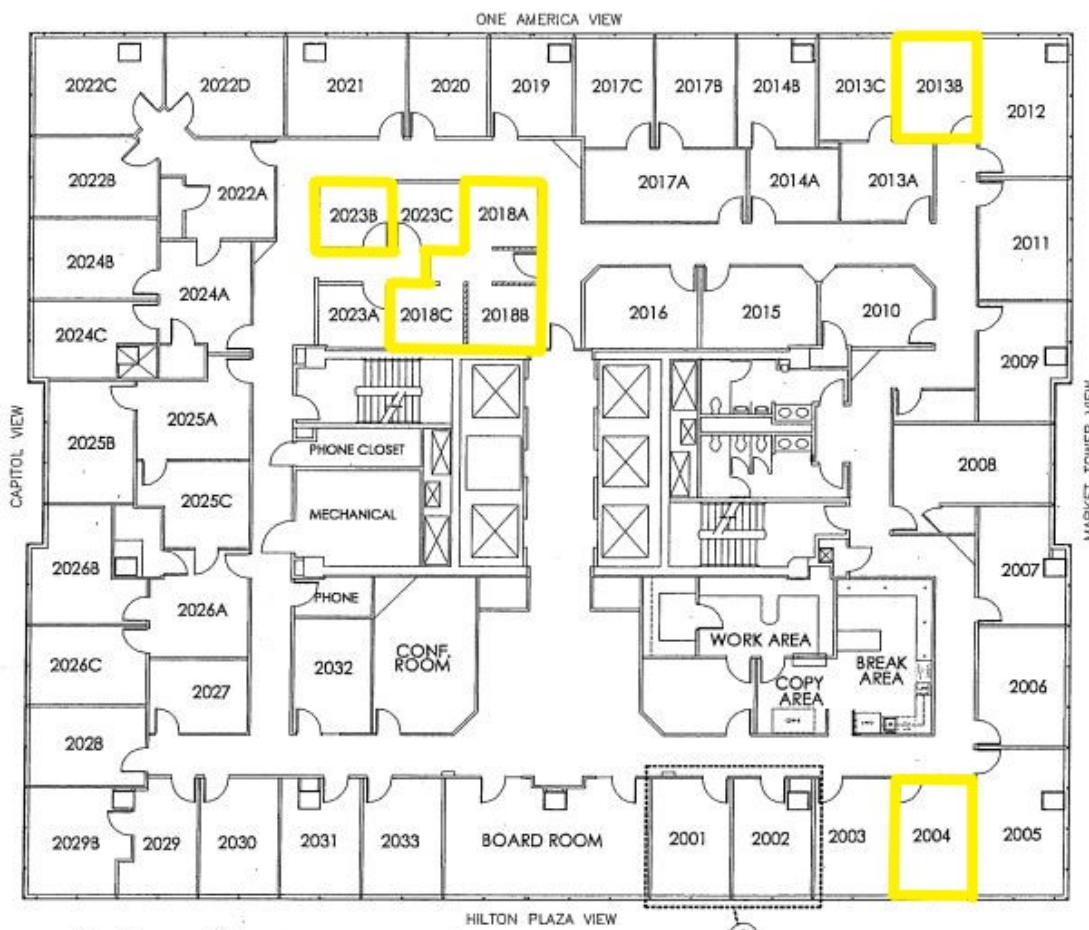

Space.
Solutions.
Support.

① TYPICAL OFFICE LAYOUTS
SCALE: 1/8"=1'-0"

AMERIMAR BUSINESS CENTER 20TH FLOOR

101 WEST OHIO STREET, SUITE 2000
INDIANAPOLIS, INDIANA 46204
317.454.8100

06/2011