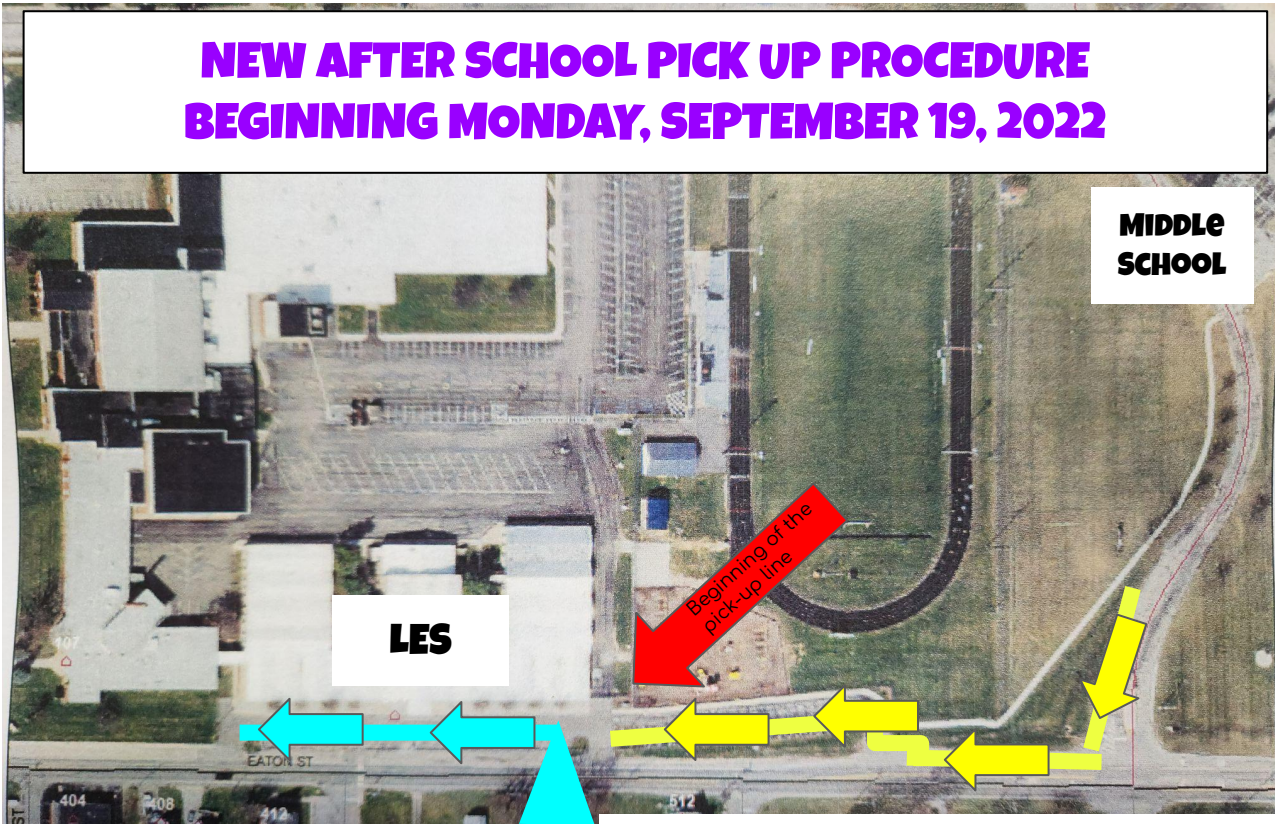

NEW PICK UP PROCEDURE:

All parents will stay in their vehicles. You must enter the pick up line (yellow on the map).

You will have a tag displaying your child's last name visible in the front windshield.

Teachers will call for the students and bring them to the cars (10-15 at a time). These cars will exit and we will continue until all students are placed in their vehicle. **NO ONE SHOULD PARK AND EXIT THEIR CAR.**

Parking will only occur if you are picking a student up early or visiting the school.

NEW AFTER SCHOOL PICK UP PROCEDURE BEGINNING MONDAY, SEPTEMBER 19, 2022

The gate will be open for anyone needing to pick up a student early or visit the building. Please enter through the gate and park in a spot in front of the building. The blue line is for early pick up or visits to the building before dismissal. **YOU MUST PARK!**

Begin Line here inside the parking lot right before the gate: first person stops at the arrow to wait for 3:10 dismissal. The line will continue through the turning lane and onto the middle school road. Please stay to the right so other cars can pass through. The yellow line is where you will line up to pick up students.