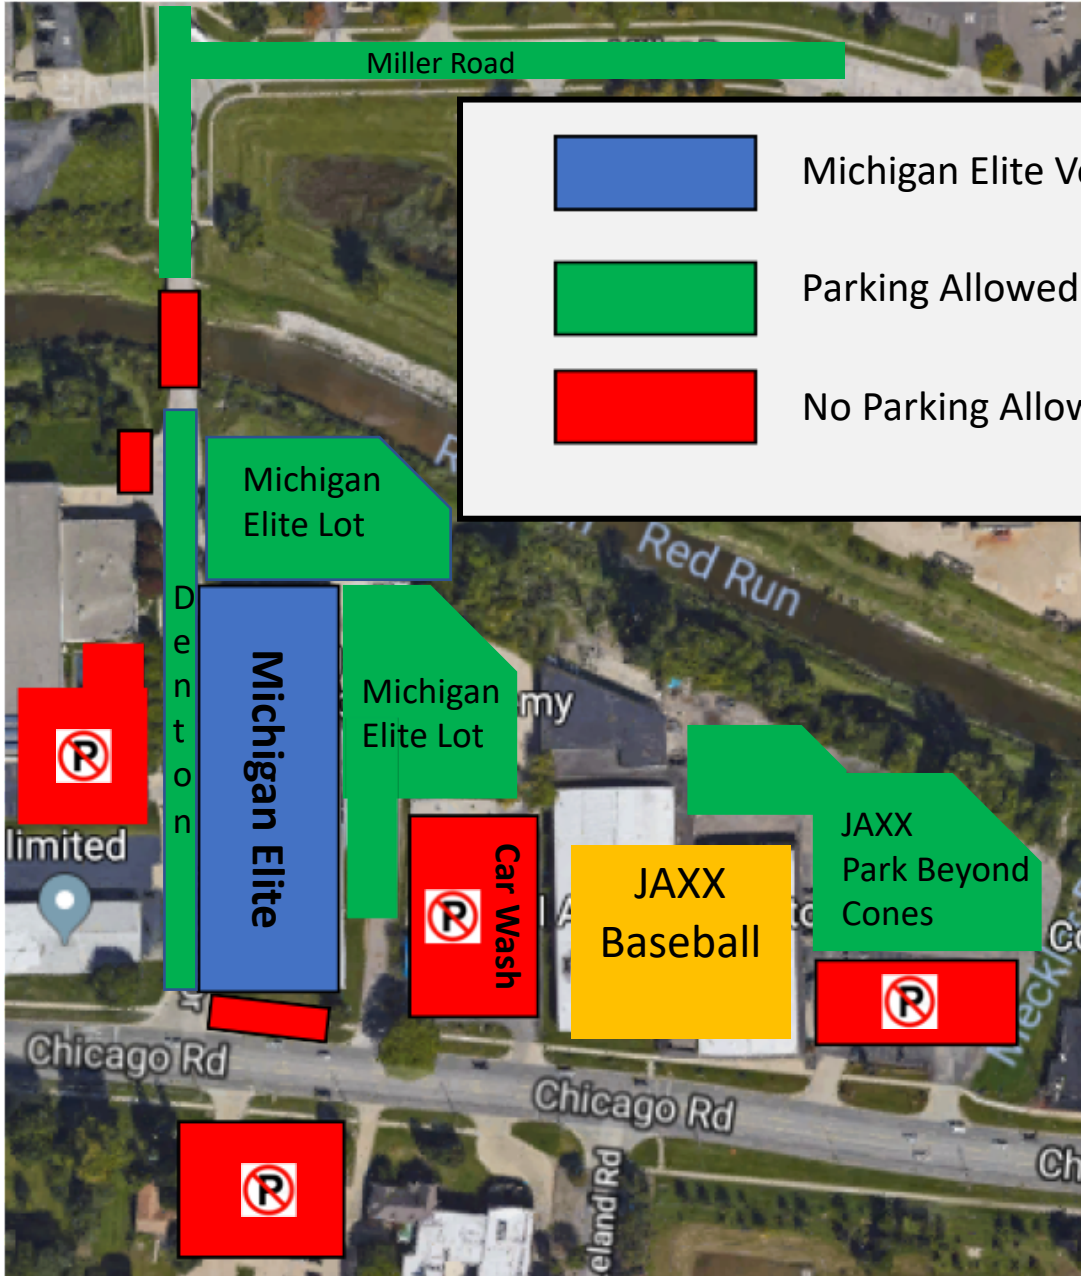

# MICHIGAN ELITE VOLLEYBALL ACADEMY – WARREN - PARKING

## Parking is allowed:

- In Michigan Elite Parking lots
- Along Denton Street and Miller Road
- JAXX Baseball Parking Lot (east of Michigan Elite)  
Enter off Chicago Road and **PARK BEYOND THE CONES** at the Back of the Lot)

## Parking is NOT Allowed:

- Parking Lots across Chicago Road
  - Parking Lots of Businesses along Denton
  - Parking Lot of Car Wash
  - First Few rows of parking spaces at JAXX Baseball
  - On the grass in front of Michigan Elite on Chicago Rd.
- 
- **DO NOT PARK** within 15 ft. of a fire hydrant
  - **DO NOT PARK** within 30 ft. of a Stop Sign
  - **DO NOT PARK** within 20 feet of crosswalk or intersections
  - **DO NOT PARK** on the Bridge
  - **DO NOT** block entrances to businesses along Denton and Miller Roads

The City of Warren and the Warren Police Department are working closely with Michigan Elite and do not want to issue tickets, but drivers must follow local parking laws and park in designated areas. Thank you for your assistance!