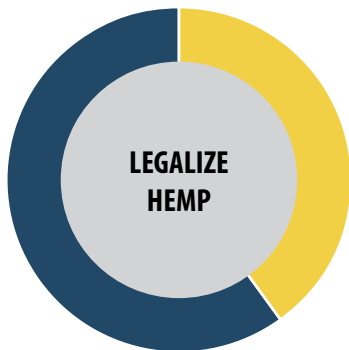

Support
33%

Oppose
67%

3. Do you support or oppose growing and producing hemp for industrial use in Indiana?

Support
60%

Oppose
40%

4. Do you support or oppose requiring townships with fewer than 1,000 residents to consolidate?