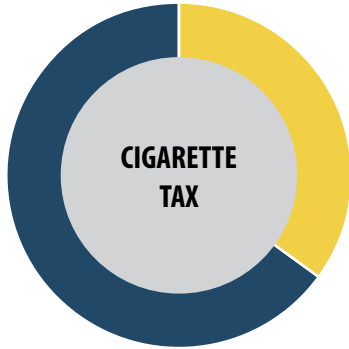

2019 SURVEY RESULTS

STATE SENATOR ANDY ZAY

1. Do you support or oppose raising Indiana's cigarette tax by \$1.50 per pack?

Support
65%

Oppose
35%

2. Do you support or oppose legalizing sports betting in Indiana?