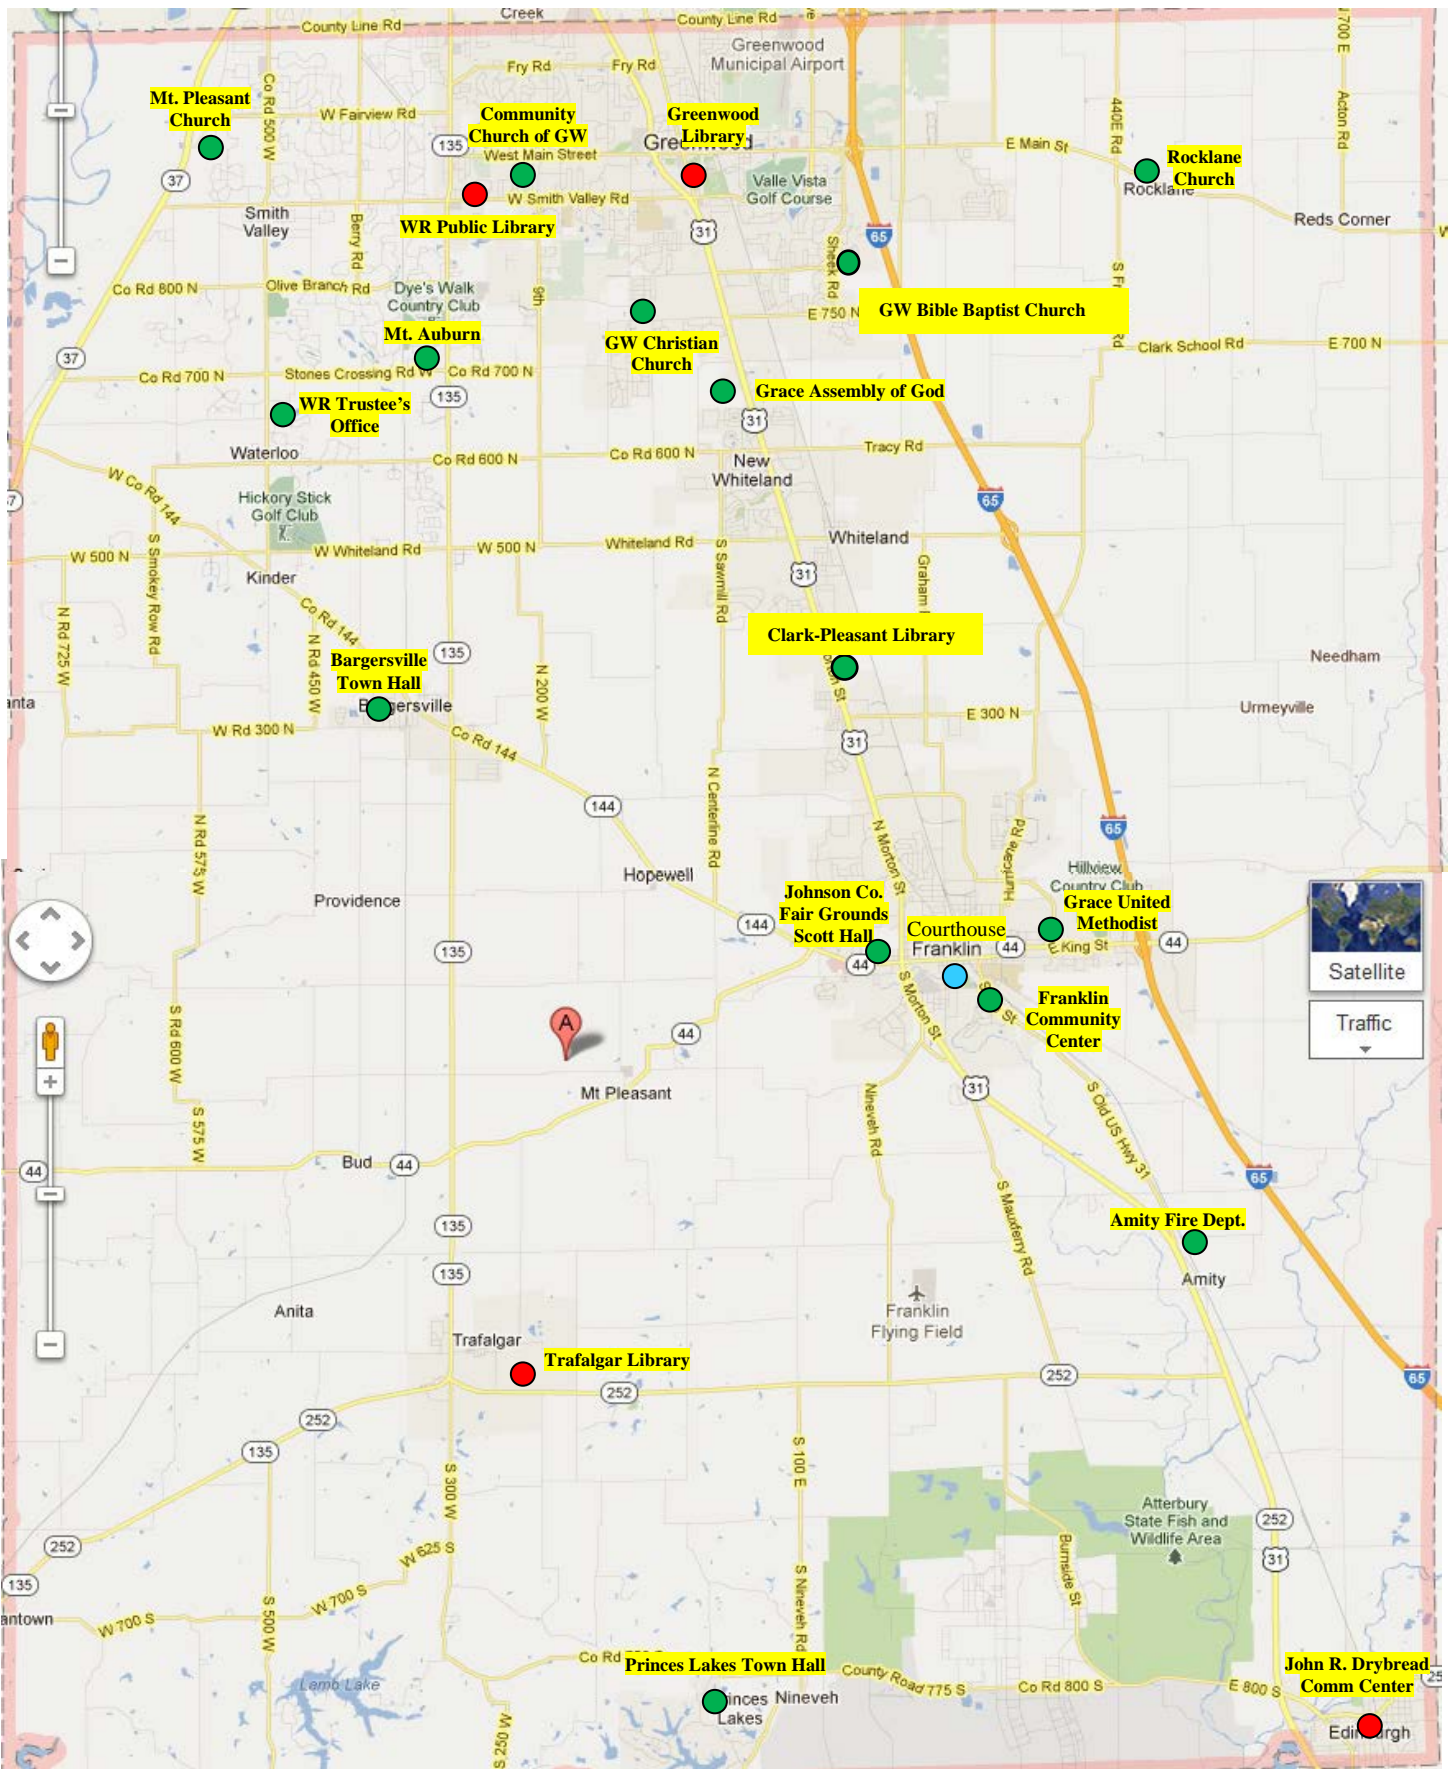

= VOTE CENTERS

= COURTHOUSE – EARLY VOTING LOCATION

= EARLY VOTING LOCATIONS
Open the WEEK before and the TWO Saturday's prior to Election Day