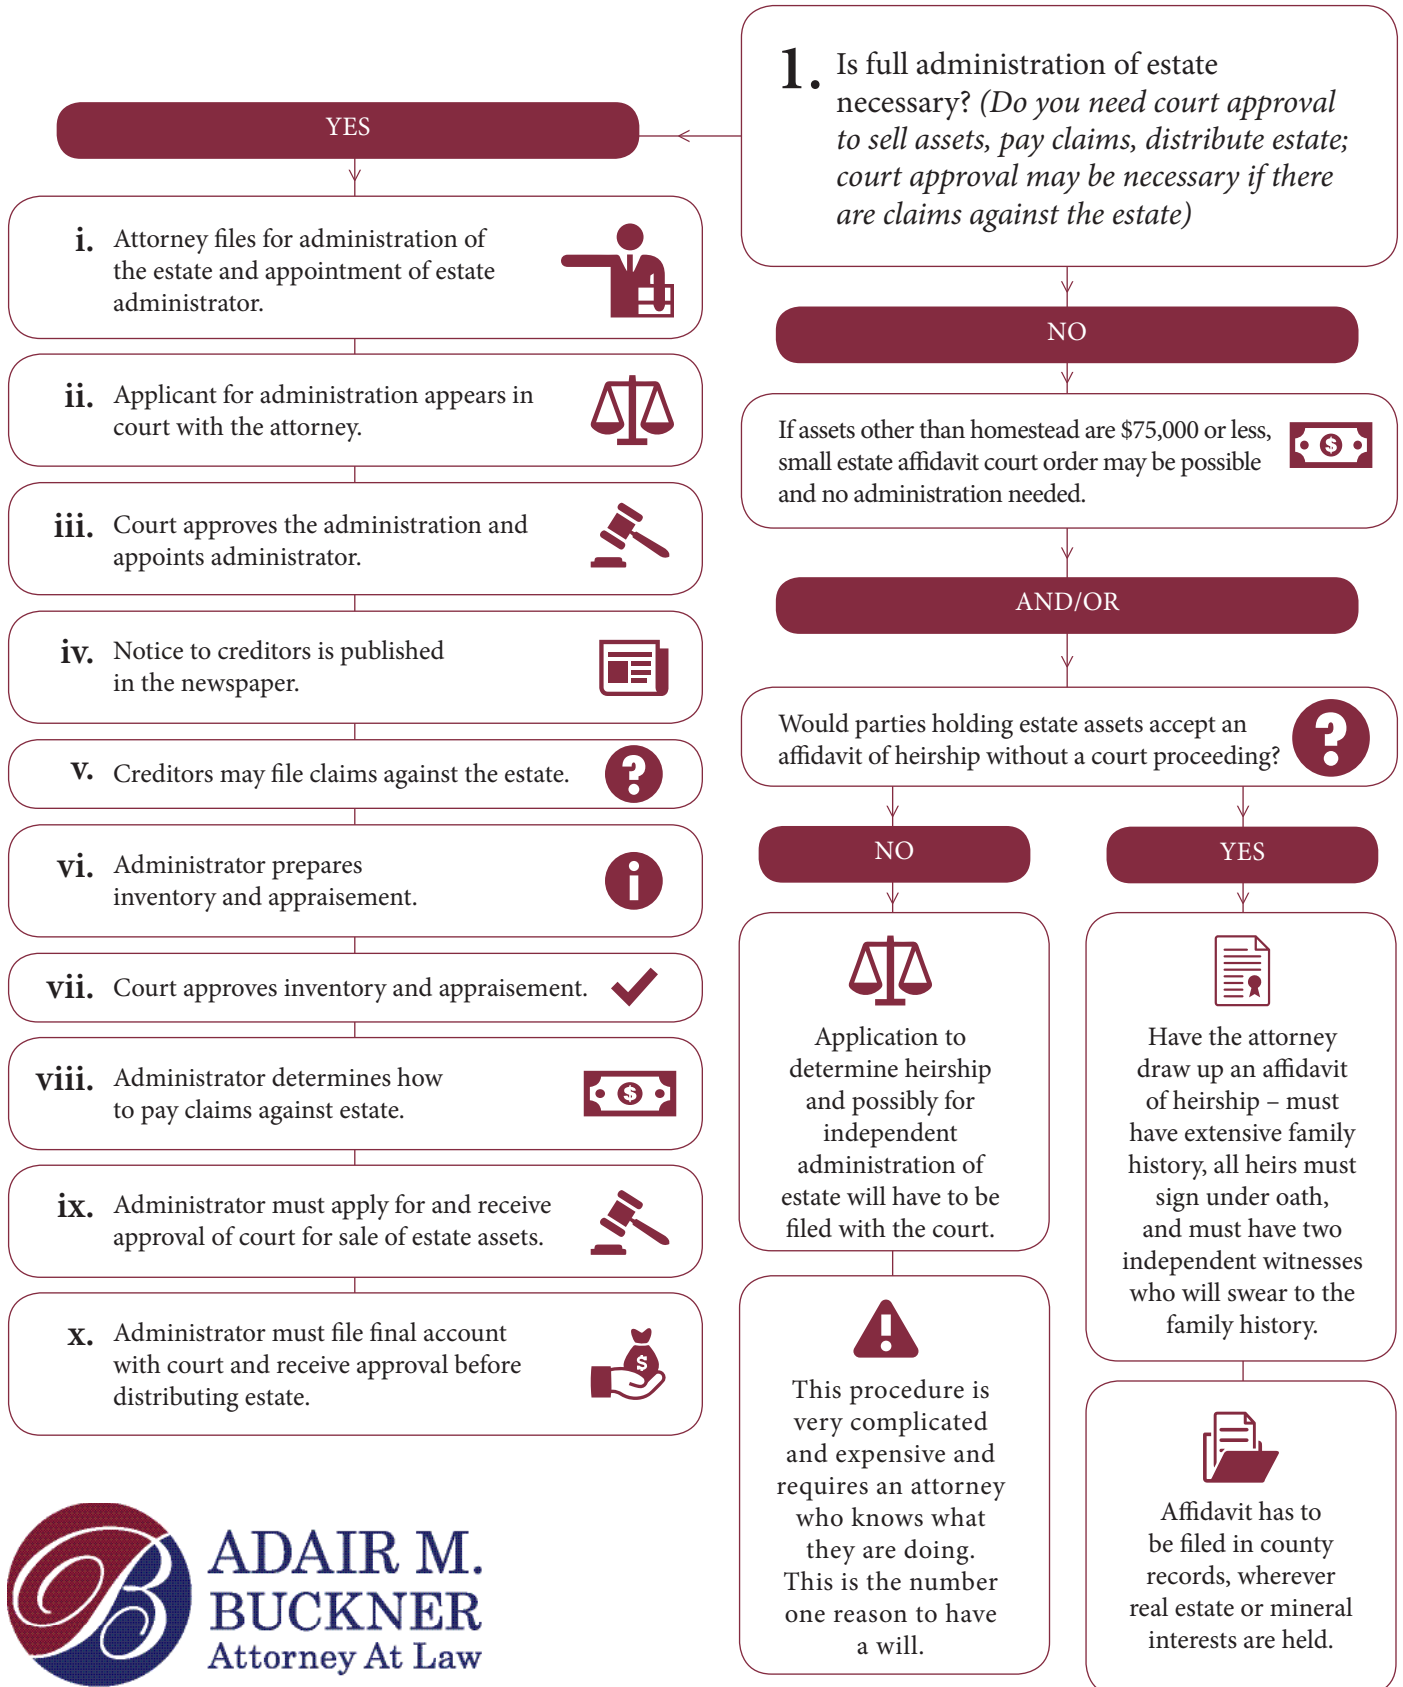

Probate Flow Chart - A Simple Overview

If your loved one does NOT have a will.

Probate Flow Chart - A Simple Overview

If your loved one has a will.