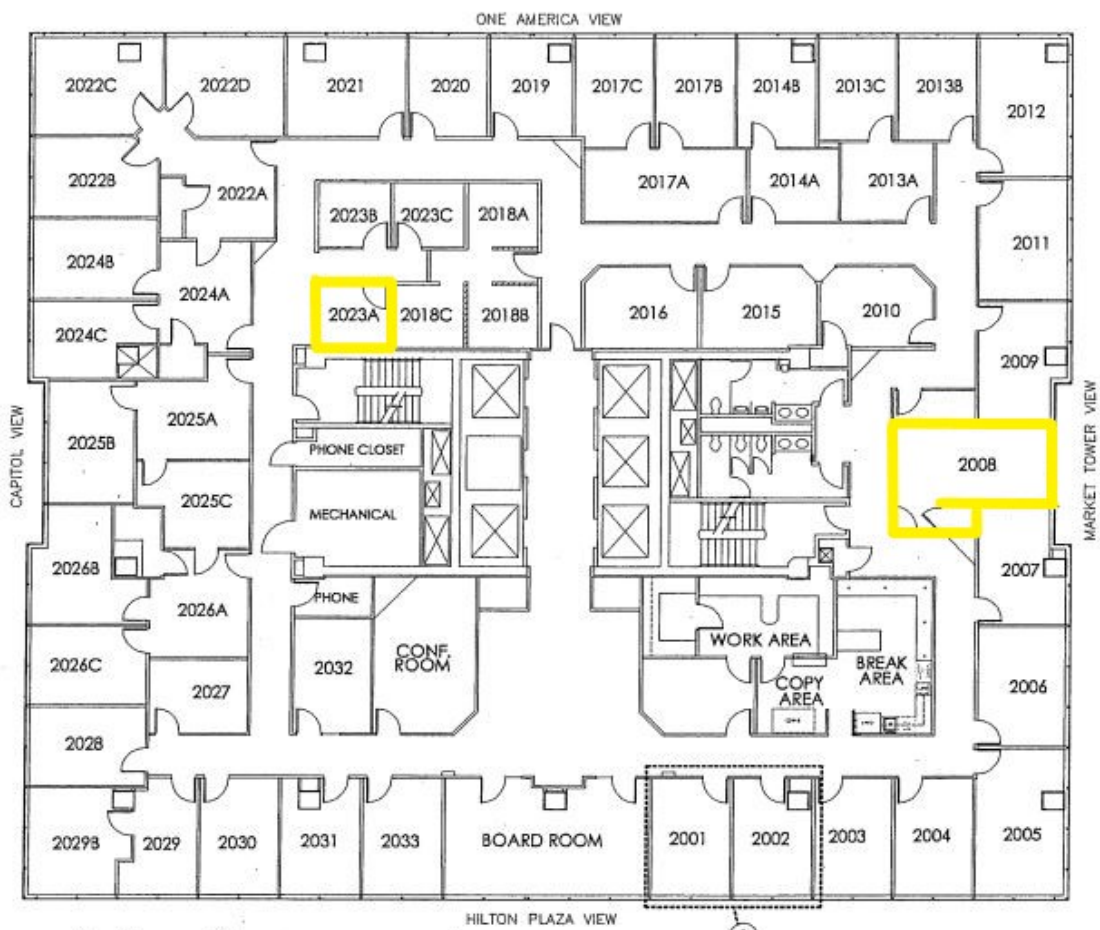

Space.
Solutions.
Support.

① TYPICAL OFFICE LAYOUTS
SCALE: 1/8"=1'-0"

**AMERIMAR BUSINESS CENTER
20TH FLOOR**

101 WEST OHIO STREET, SUITE 2000
INDIANAPOLIS, INDIANA 46204
317.454.8100

06/2011