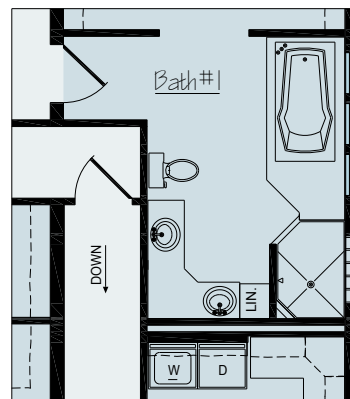

The Columbus has the warmth and comfort of a home you will want to spend a lot of time in. Appointed with a wealth of amenities on the inside, this home includes a formal dining room, walk-in pantry, his and her walk-in closets, and a large utility room. The split bedroom layout maximizes your privacy.

OPTIONAL BATH

OPTIONAL BASMENT/CAPE OPTION