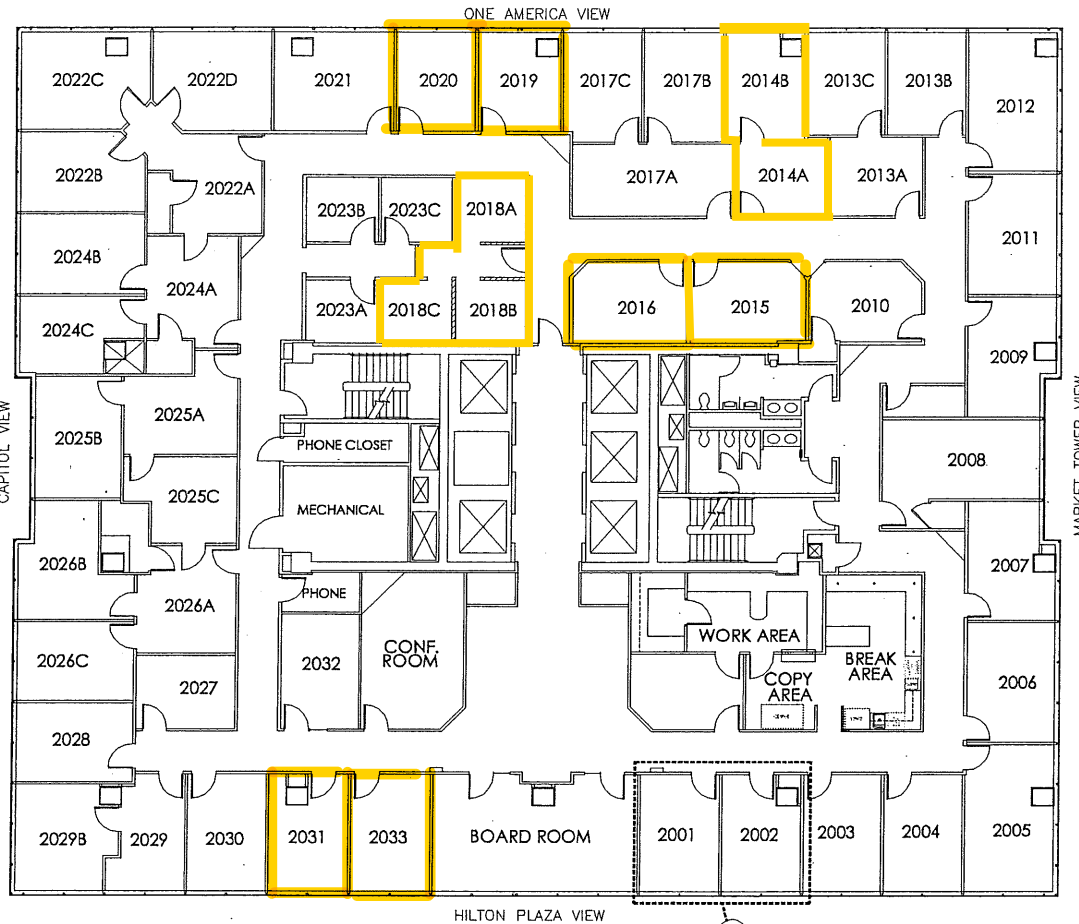

Space.
Solutions.
Support.

① TYPICAL OFFICE LAYOUTS
SCALE: 1/8"=1'-0"

AMERIMAR BUSINESS CENTER 20TH FLOOR

101 WEST OHIO STREET, SUITE 2000
INDIANAPOLIS, INDIANA 46204
317.454.8100

06/2011