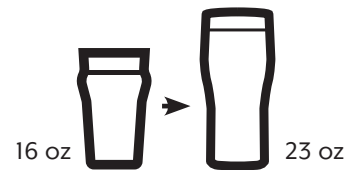

Sam Adams Winter Lager
Sun King Sunlight Cream Ale
Thr3e Wise Men Bulldog Brown

Thr3e Wise Men Tick Tock Porter
Thr3e Wise Men Rocky Ripple Pale Ale
Thr3e Wise Men Snow Bunny Blonde Ale

ALSO ON TAP

		
Bell's Two Hearted IPA	\$6.00	\$17.00
Bud Light	\$4.00	\$11.00
Coors Light	\$4.00	\$11.00
Daredevil Lift Off IPA	\$6.00	\$17.00
Michelob Ultra	\$4.50	\$12.50
Miller Lite	\$4.00	\$11.00
Sierra Nevada Celebration IPA	\$6.00	\$17.00
Stella Artois	\$6.00	\$17.00
Sun King Wee Mac Scottish Ale	\$6.00	\$17.00
Thr3e Wise Men Golden Zoe IPA	\$6.00	\$17.00
Thr3e Wise Men Two Lucys Blackberry Wheat	\$6.00	\$17.00
Three Floyds Gumballhead Wheat Ale	\$6.00	\$17.00
TwoDEEP Brickhouse	\$6.00	\$17.00
Yuengling Traditional Lager	\$4.50	\$12.50

PROMOS

UPGRADE TO THE 23

upgrade any draft beer pint to **THE 23*** (23 oz draft) for +\$1

*Excludes beers served as a 10 oz pour

BUD & BEAM

16 oz Budweiser Aluminum Bottle plus a Shot of Jim Beam White Label Bourbon