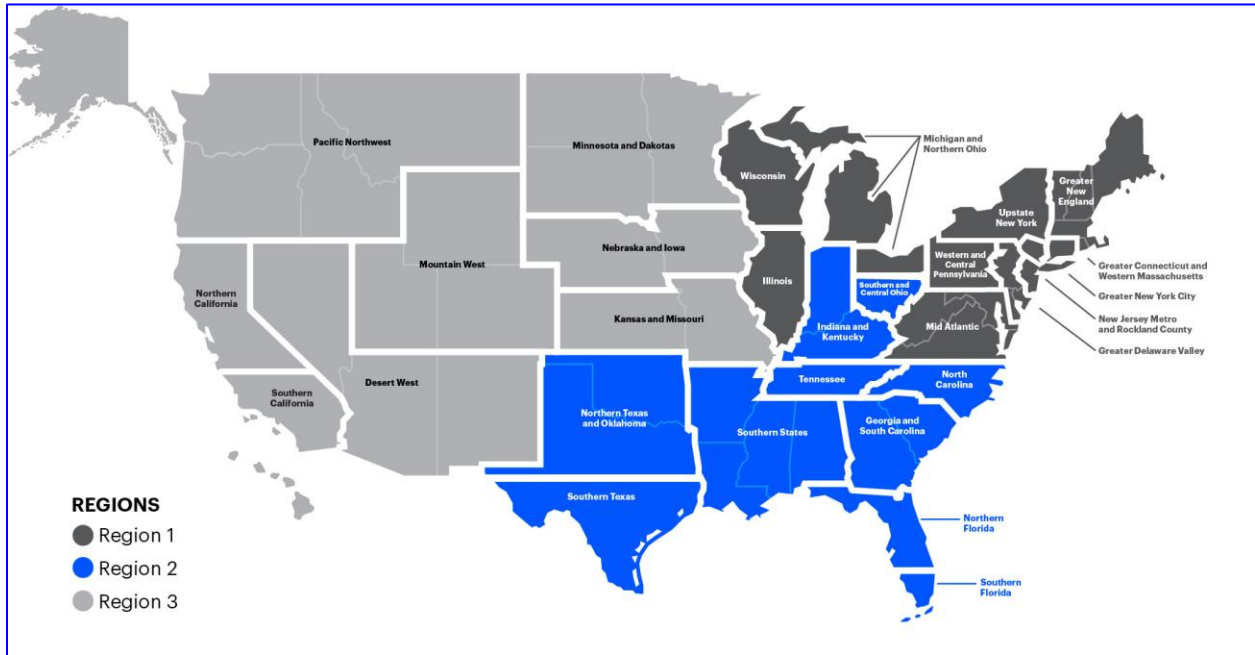

Appendix B – JDRF Chapter Map