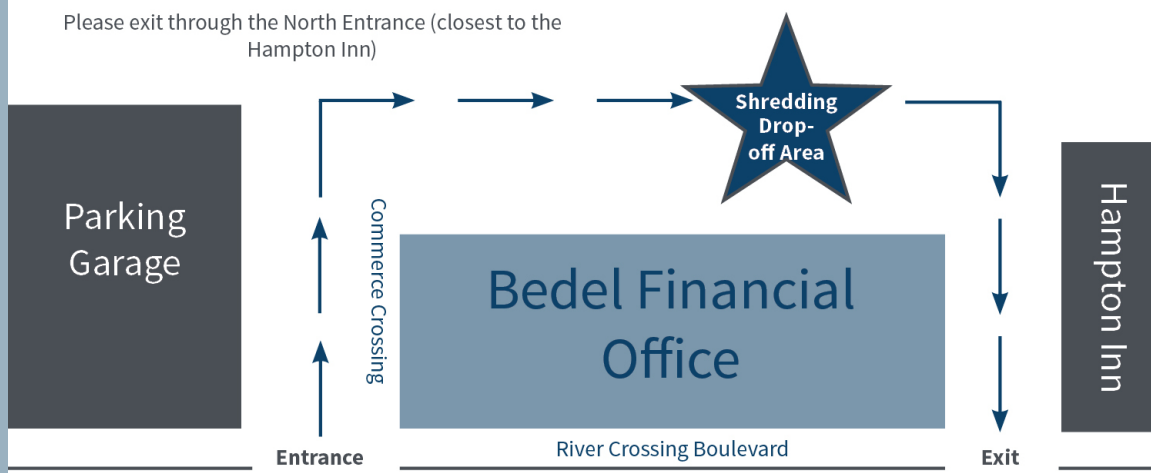

BFC Shred Day

Saturday, Sept. 22

9:00 AM to 12:00 PM

BEDELFINANCIAL

Please be sure to follow all posted signs for the shredding route

Please enter through the South Entrance (closest to the parking garage) and follow all cones to proceed to the Shredding Drop-Off Area in the West parking lot

Please exit through the North Entrance (closest to the Hampton Inn)

Our New Address:

8940 River Crossing Blvd., Suite 120
Indianapolis, IN 46240
317.843.1358

Please bring the shred voucher with you to Shred Day