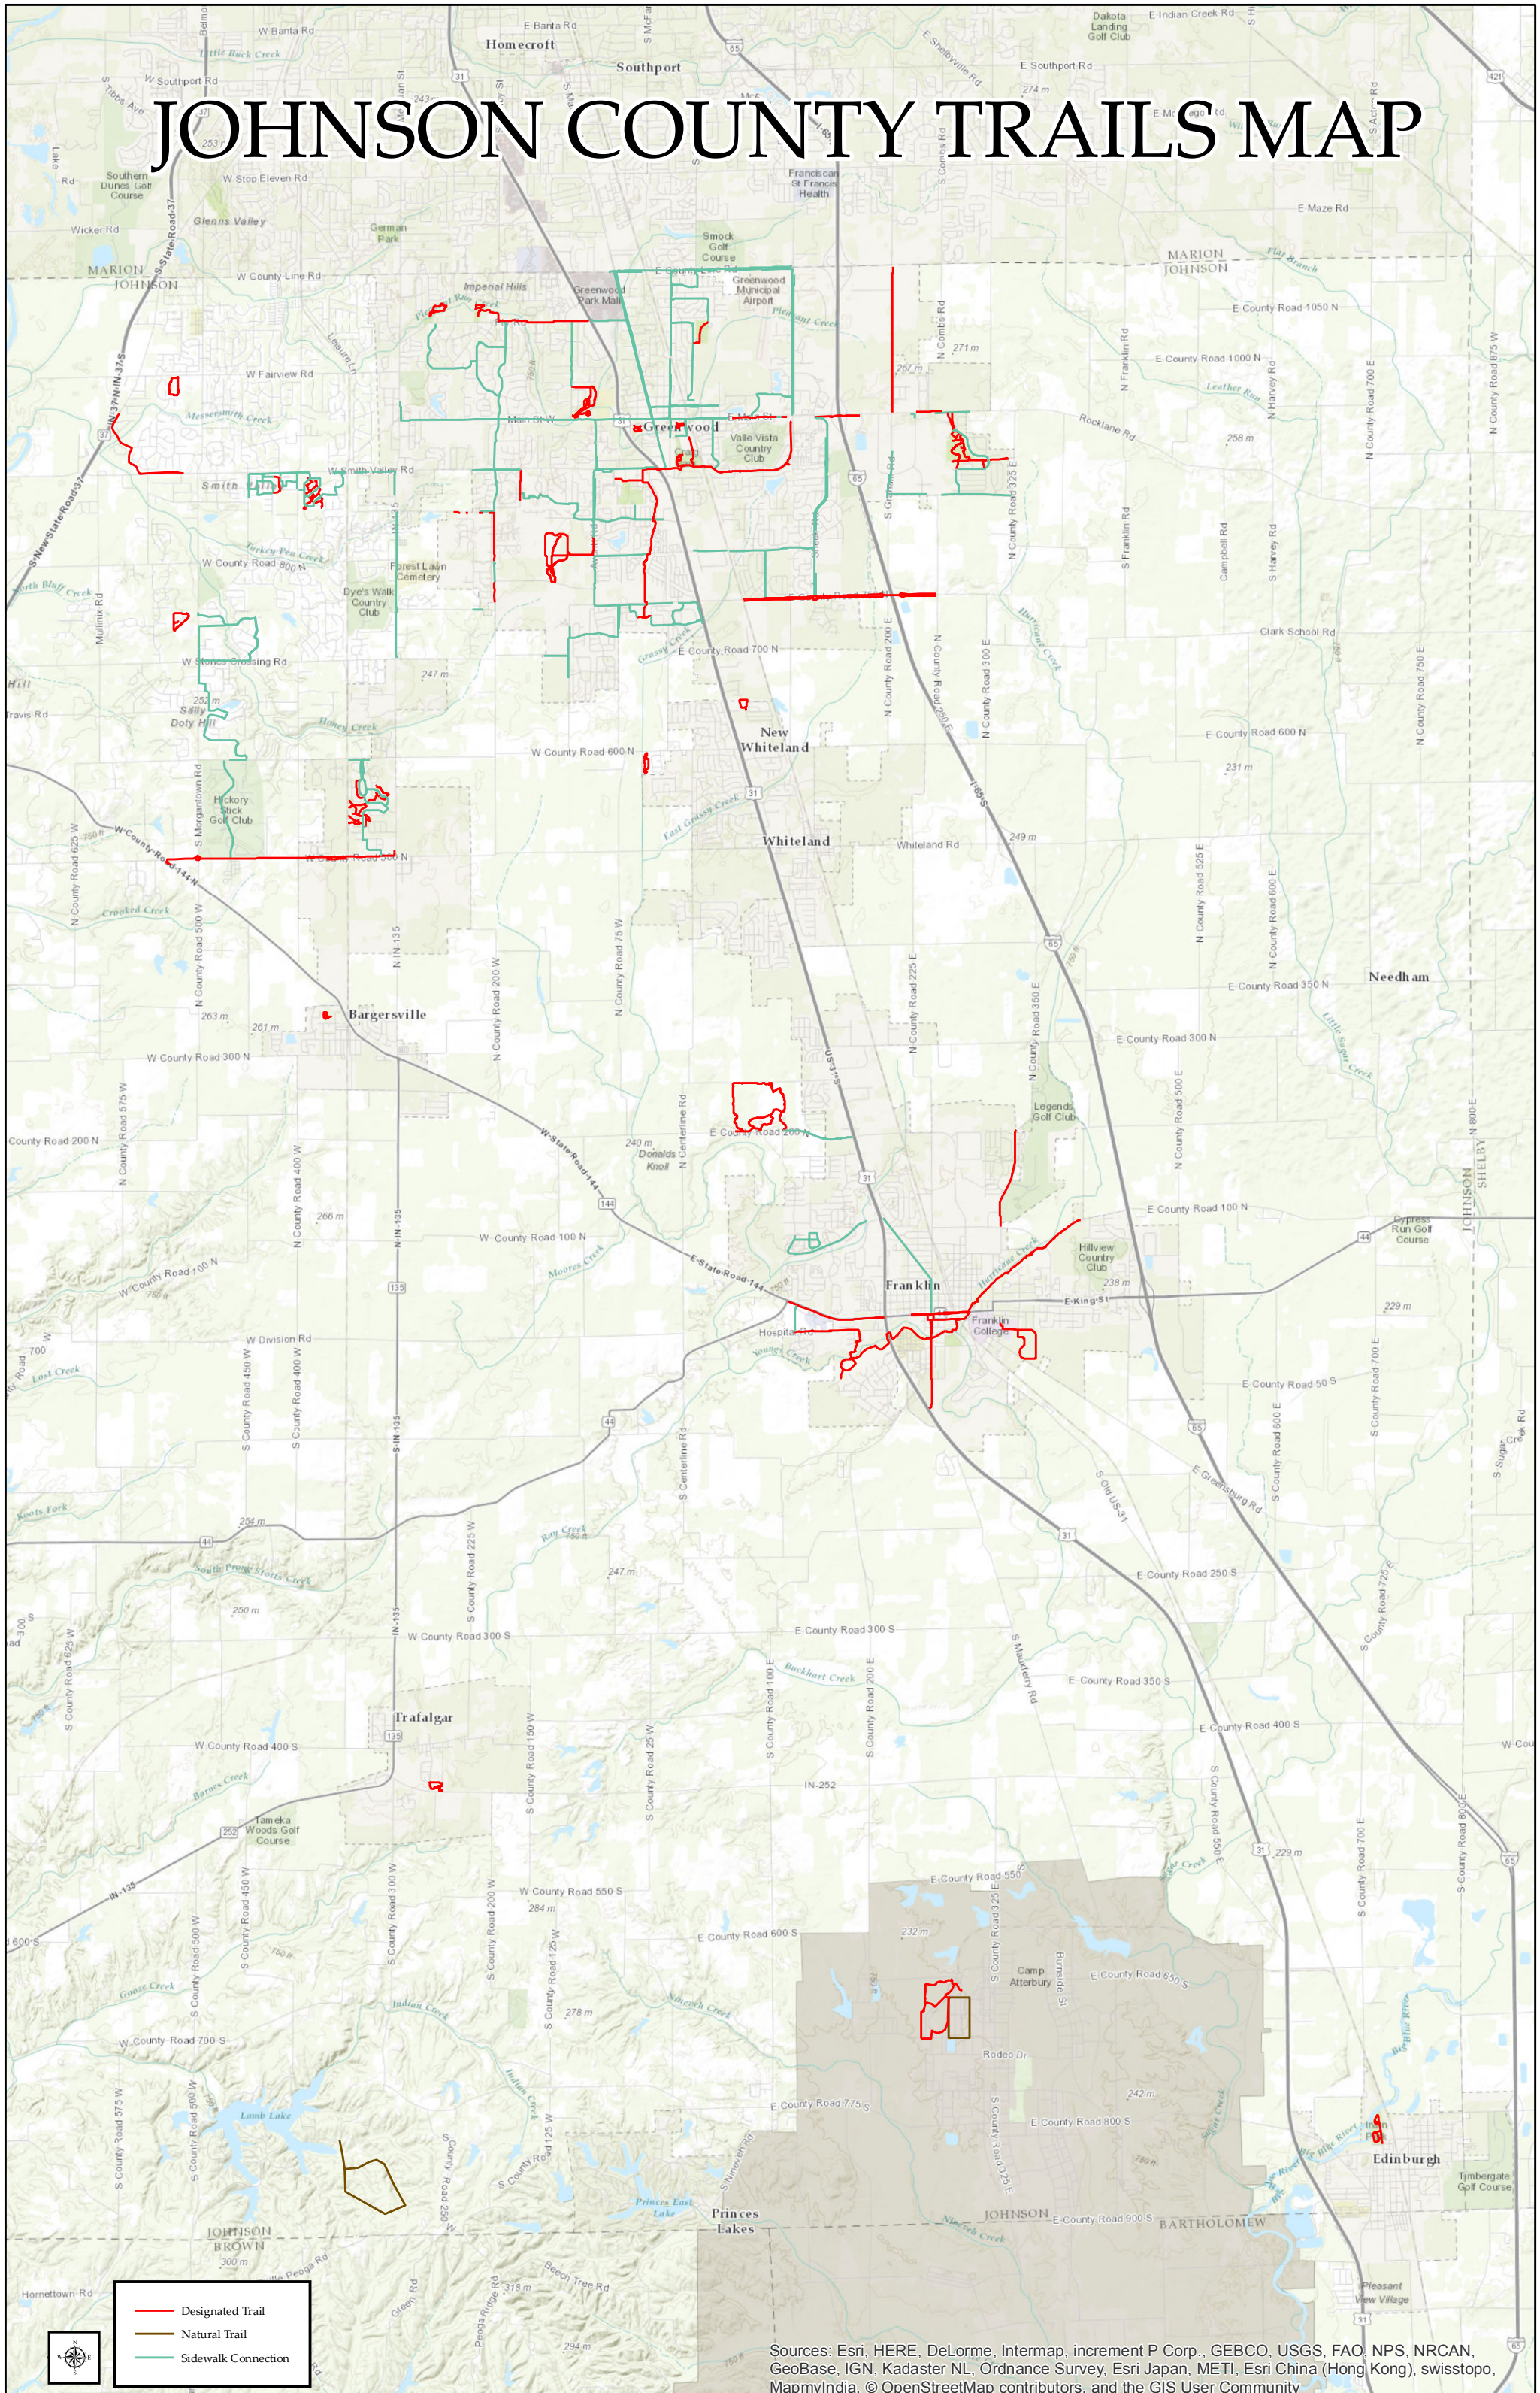

# JOHNSON COUNTY TRAILS MAP

Sources: Esri, HERE, DeLorme, Intermap, increment P Corp., GEBCO, USGS, FAO, NPS, NRCAN, GeoBase, IGN, Kadaster NL, Ordnance Survey, Esri Japan, METI, Esri China (Hong Kong), swisstopo, MapmyIndia, © OpenStreetMap contributors, and the GIS User Community